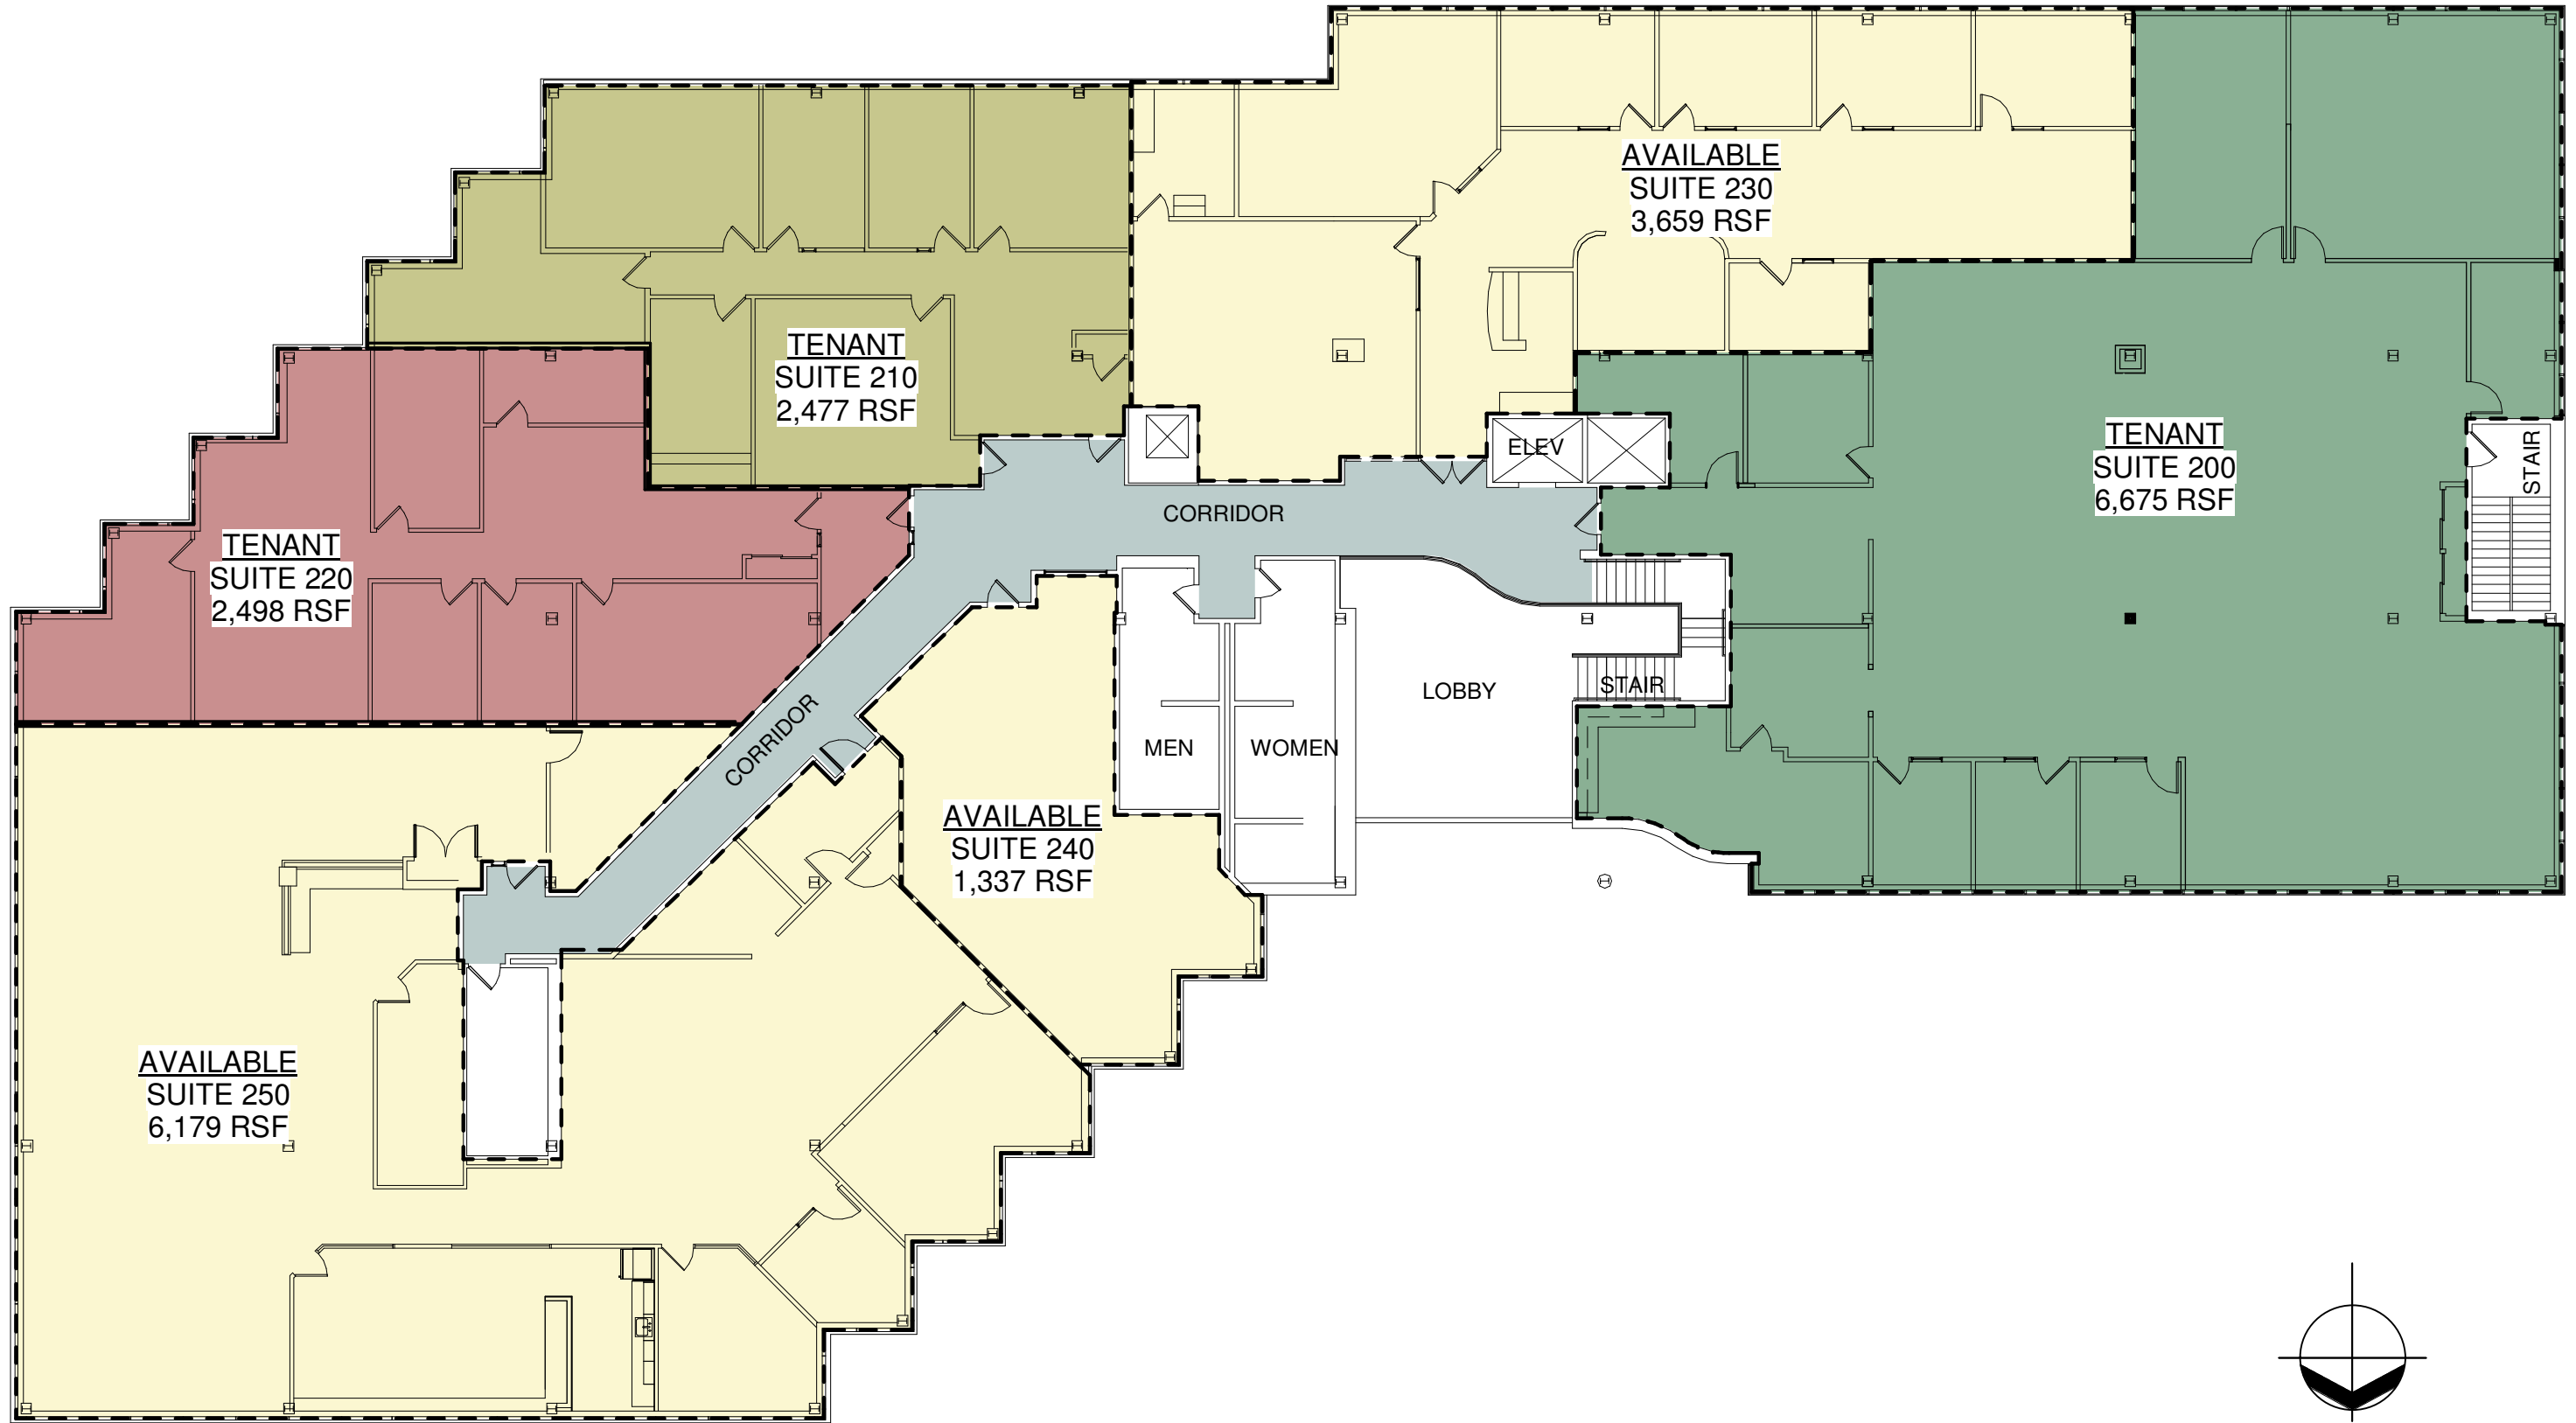

Drawing Name: S:\B+A_JOBS\1124_Salina Meadows\1124-097_SM Harkaway Commercial Lease
Date Plotted: 2/8/21

1st Floor Lease Plan

1/16" = 1'-0"
2/8/21

Drawing Name: S:\B+A_JOBS\1124_Salina Meadows\1124-097_SM Harkaway Commercial Lease
Date Plotted: 7/1/21

2nd Floor Lease Plan

1/16" = 1'-0"
7/1/21