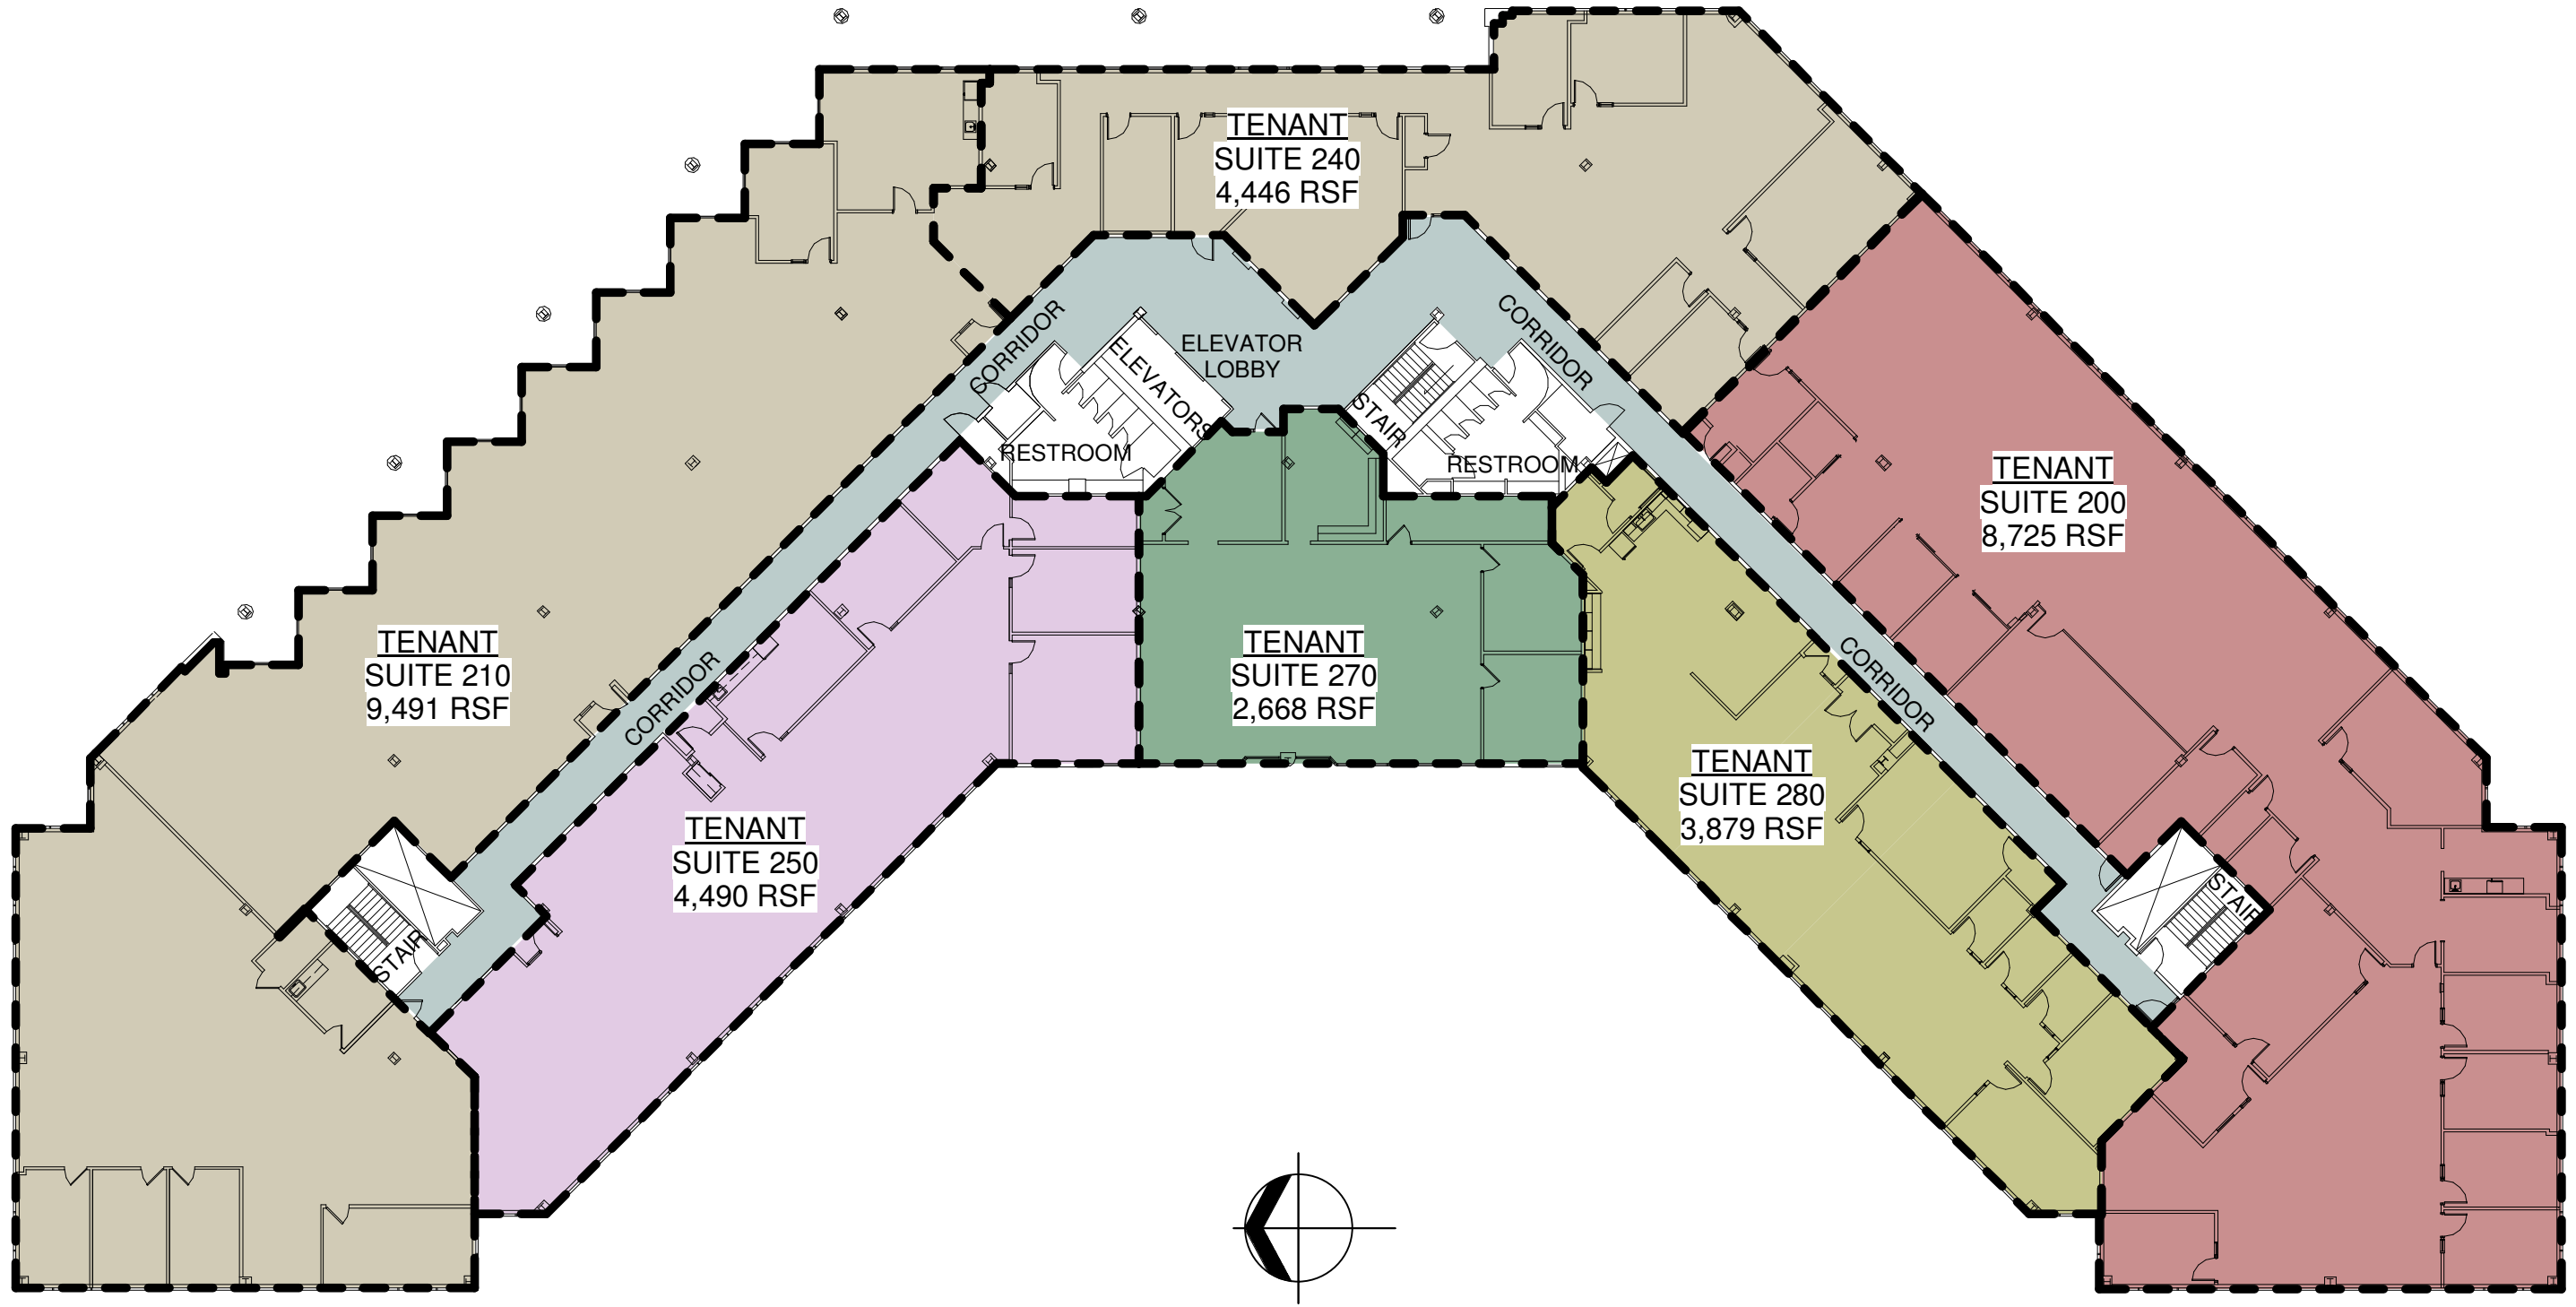

Drawing Name: S:\B+A\_JOBS\1124\_Salina Meadows\1124-097\_SM Harkaway Commercial Lease  
Date Plotted: 7/7/21

### 1st Floor Lease Plan

1 : 275  
7/1/21

**SALINA MEADOWS OFFICE PARK**

301 PLAINFIELD ROAD  
SYRACUSE, NEW YORK 13212

Drawing Name: S:\B+A\_JOBS\1124\_Salina Meadows\1124-097\_SM Harkaway Commercial Lease  
Date Plotted: 3/25/22

### 2nd Floor Lease Plan

1 : 275  
3/25/22

Drawing Name: S:\B+A\_JOBS\1124\_Salina Meadows\1124-097\_SM Harkaway Commercial Lease  
Date Plotted: 3/22/22

### 3rd Floor Lease Plan

1 : 275  
3/22/22