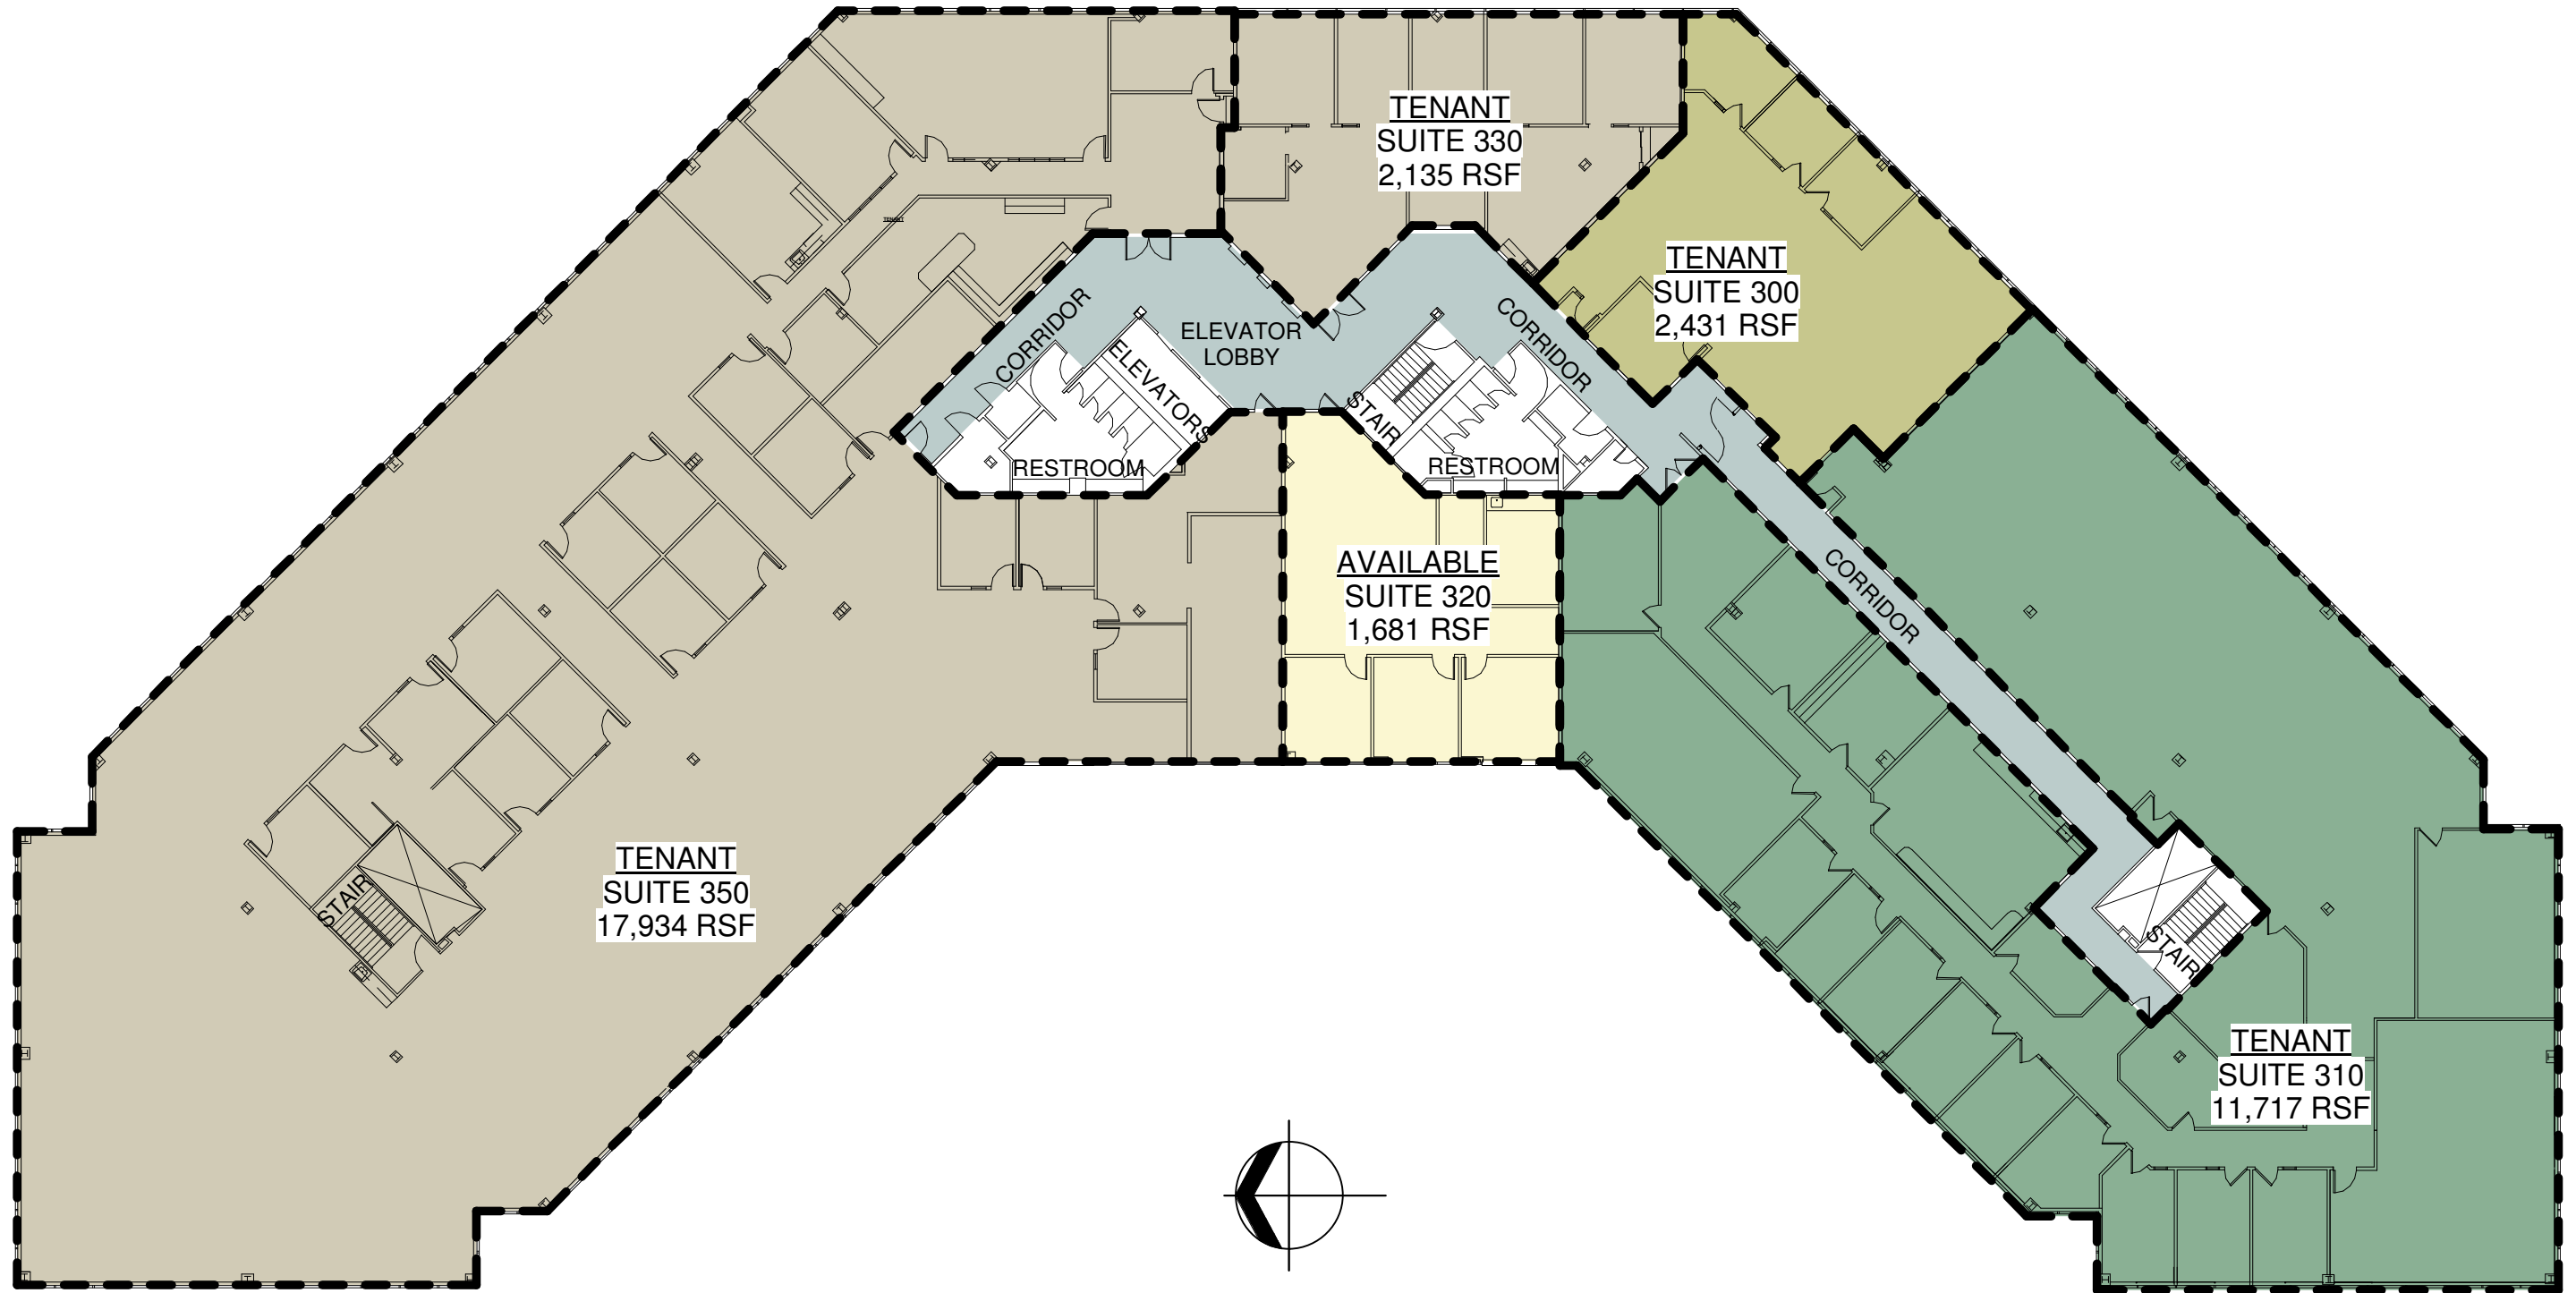

### 1st Floor Lease Plan

1 : 275  
7/1/21

**SALINA MEADOWS OFFICE PARK**

301 PLAINFIELD ROAD  
SYRACUSE, NEW YORK 13212

Drawing Name: S:\B+A\_JOBS\1124\_Salina Meadows\1124-097\_SM Harkaway Commercial Lease  
Date Plotted: 3/25/22

### 2nd Floor Lease Plan

1 : 275  
3/25/22

Drawing Name: S:\B+A\_JOBS\1124\_Salina Meadows\1124-097\_SM Harkaway Commercial Lease  
Date Plotted: 3/22/22