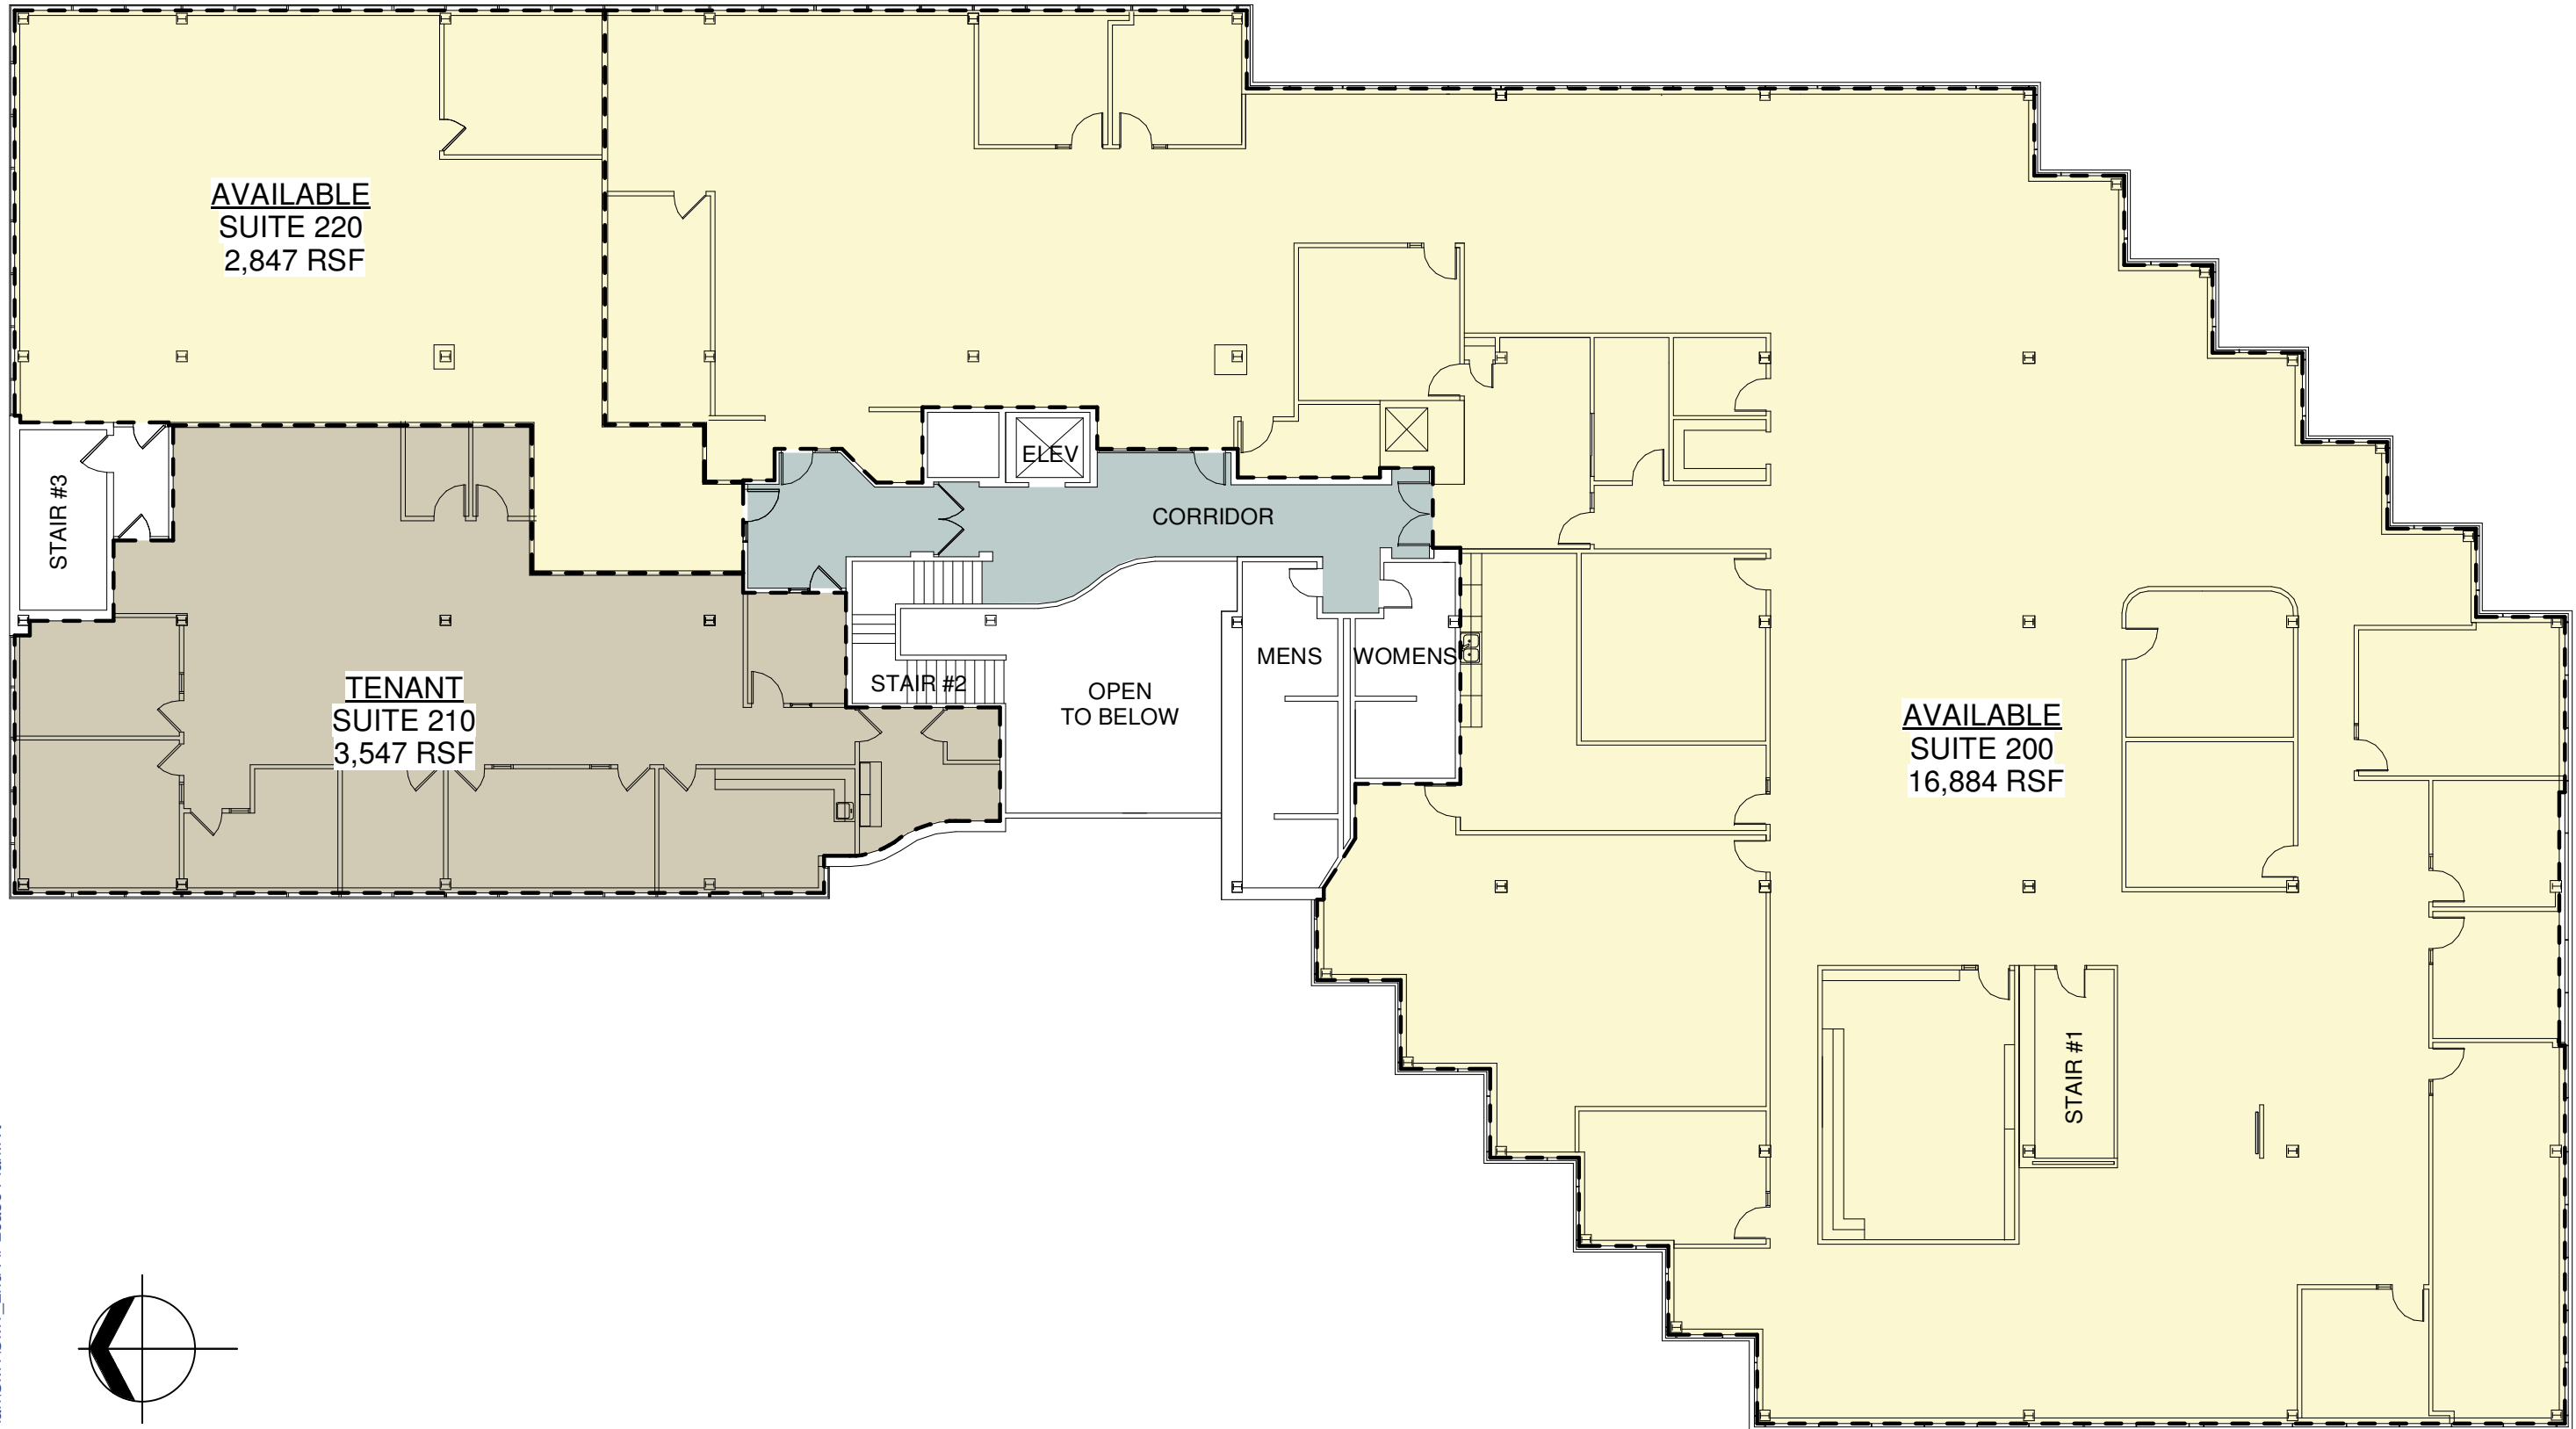

Drawing Name: S:\B+A_JOBS\1124_Salina Meadows\1124-097_SM Harkaway Commercial Lease
Date Plotted: 3/22/22

1st Floor Lease Plan

1/16" = 1'-0"
3/22/22

Drawing Name: S:\B+A_JOBS\1124 - Salina Meadows\1124-097_SM Harkway Commercial Lease
Date Plotted: 3/22/22

2nd Floor Lease Plan

1/16" = 1'-0"
3/22/22