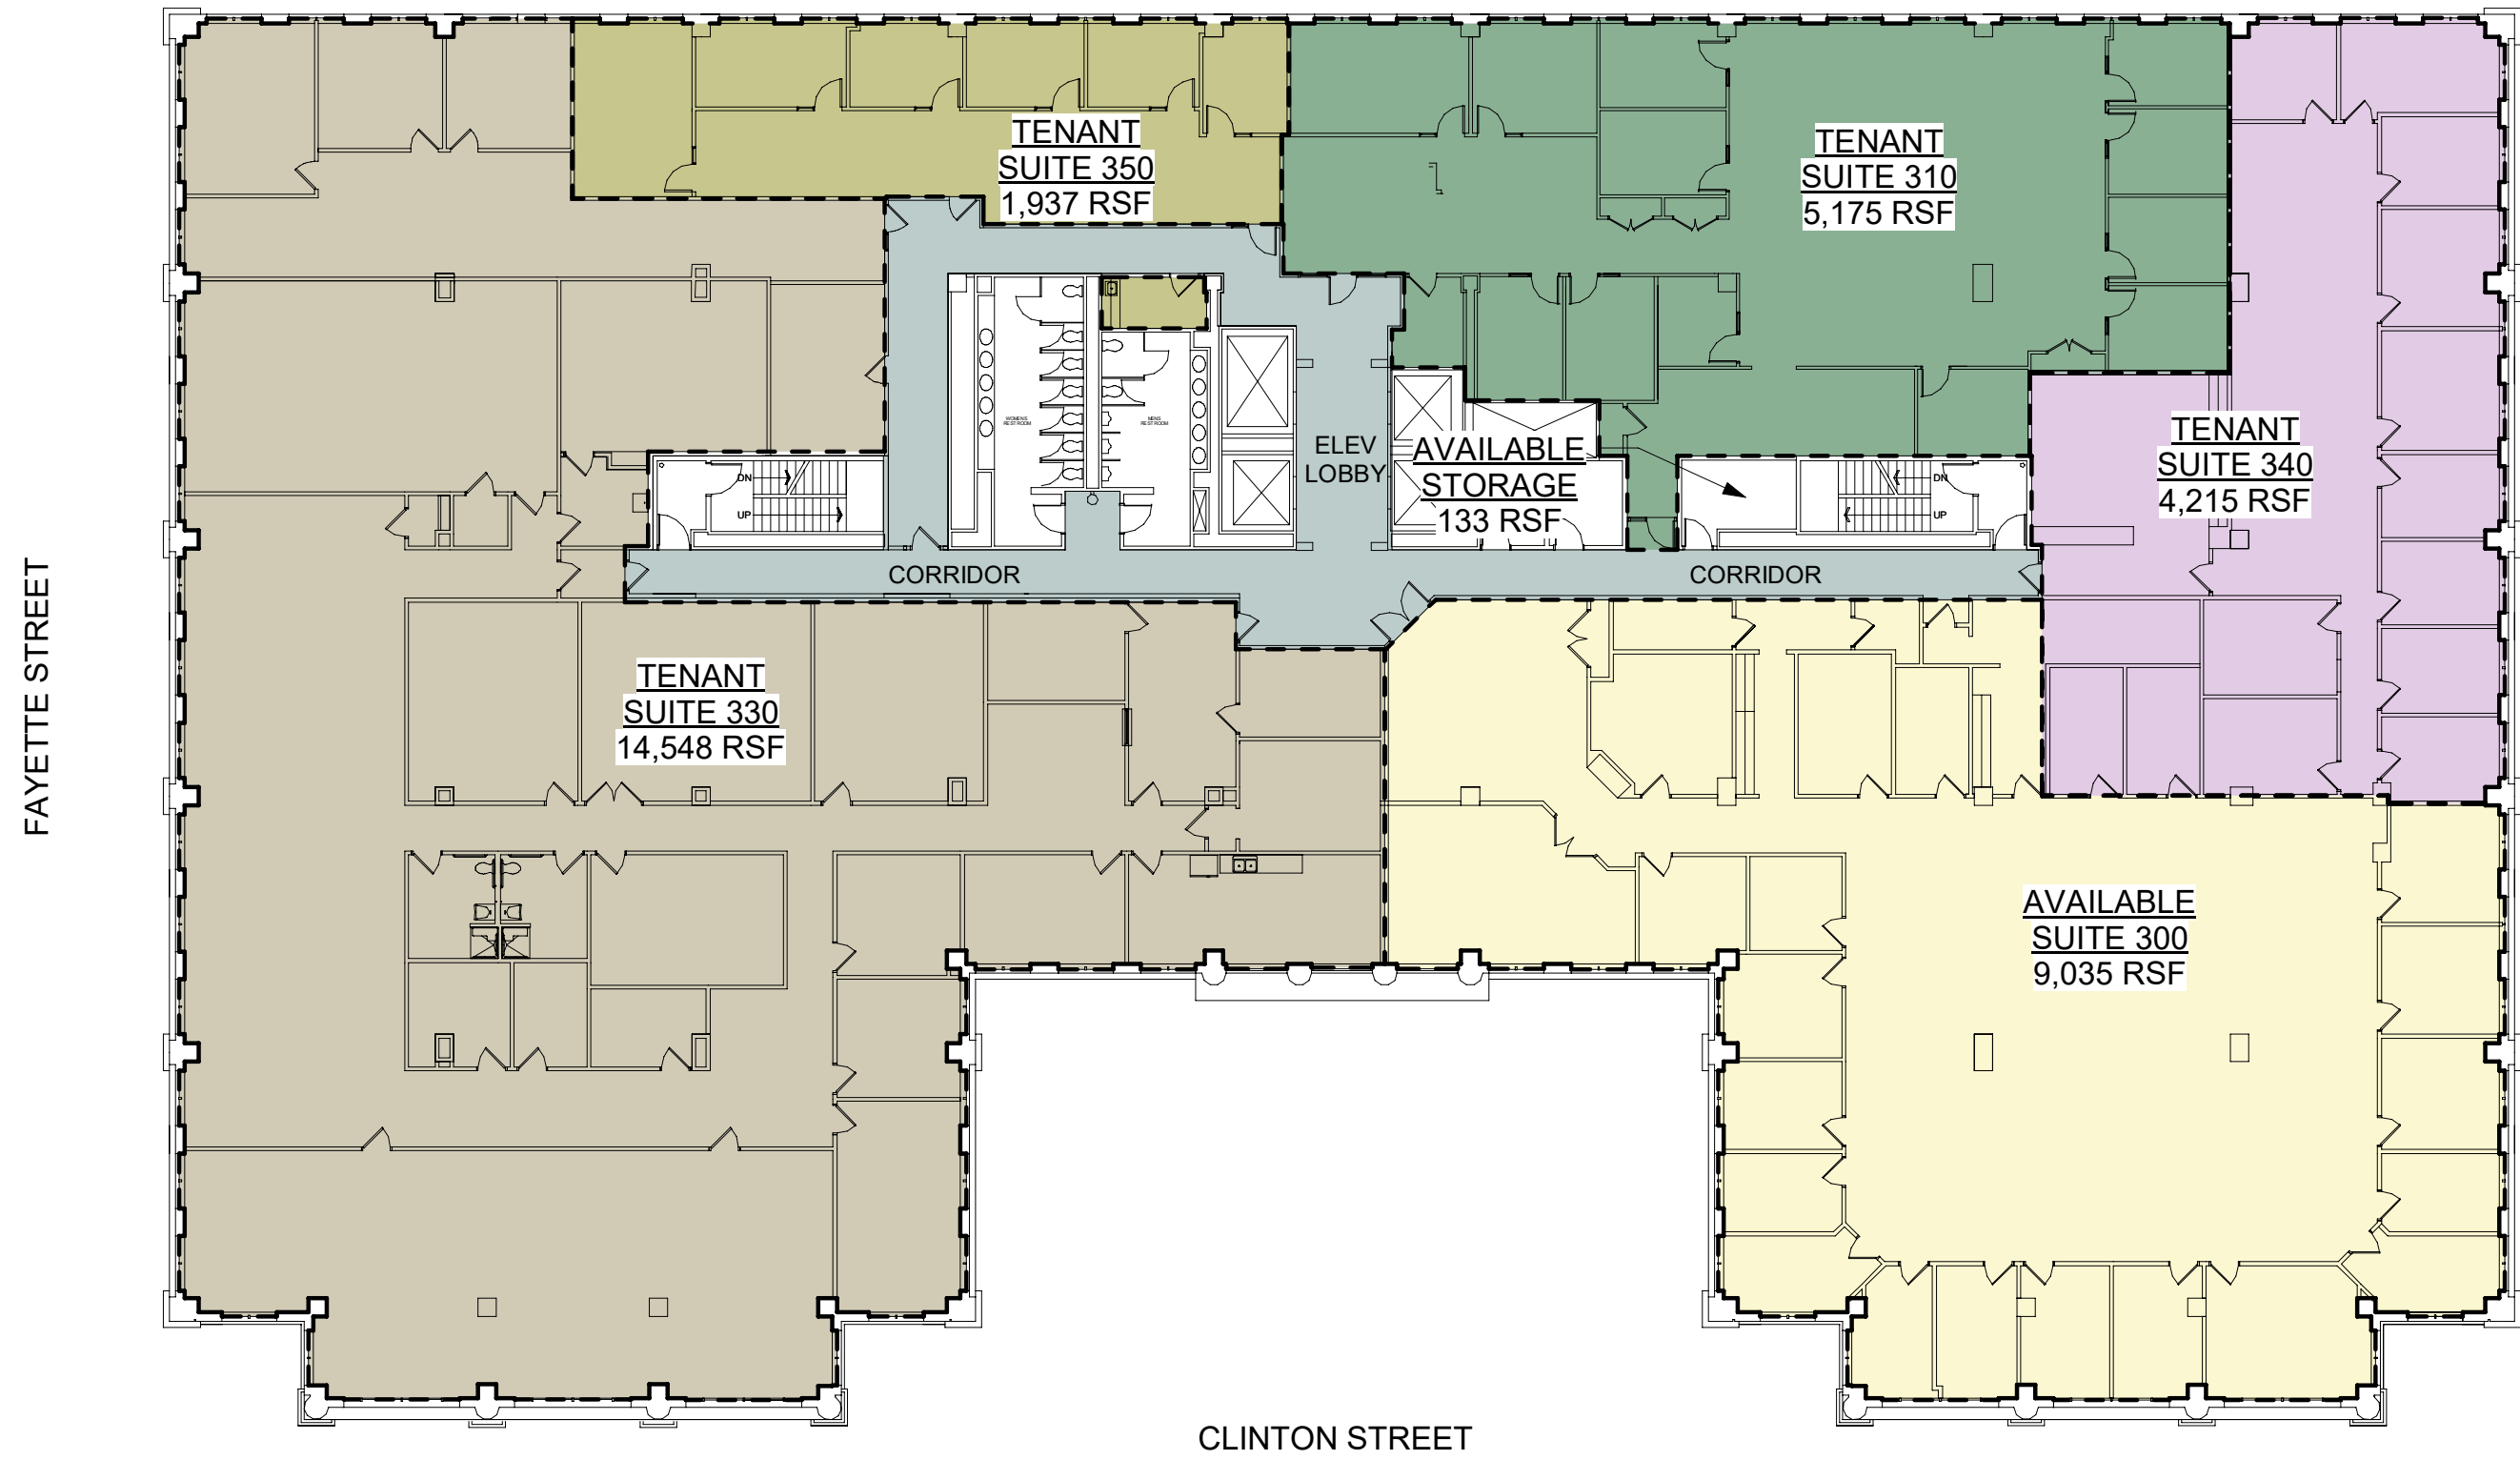

Drawing Name: Q:\B+A_JOBS\1051-093 Harkway Commercial Lease Plans\1st Floor Updated Lease Plan 11.13.24.rvt
 Date Plotted: 11/13/2024 2:01:24 PM

1st Floor Lease Plan

1" = 20'-0"
 11/13/24

250 CLINTON, LLC.
 250 Clinton Street Syracuse, New York 13202

Drawing Name: Q:\B+A_JOBS\1051_250 Clinton Street\1051-093 Harkway Commercial Lease Plans\2nd floor lease
Date Plotted: 2/16/23 7:05 AM

2nd Floor Lease Plan

1" = 20'-0"
02/16/23

250 CLINTON, LLC.
250 Clinton Street Syracuse, New York 13202

Drawing Name: I:\Projects\2600\2627 - 250 Clinton\2627.001.001_Lease Marketing\ARCH\3rd Floor Lease Plan
Date Plotted: 7/17.6.21.rvt25:01 AM

FAYETTE STREET

W. WASHINGTON STREET

CLINTON STREET

3rd Floor Lease Plan

FAYETTE STREET

W. WASHINGTON STREET

CLINTON STREET

Drawing Name: S:\B+A_JOBS\1051_250 Clinton Street\1051-093 Harkway Commercial Lease Plans\4th Floor
Date Plotted: 7/6/21

4th Floor Lease Plan

1" = 20'-0"
7/6/21