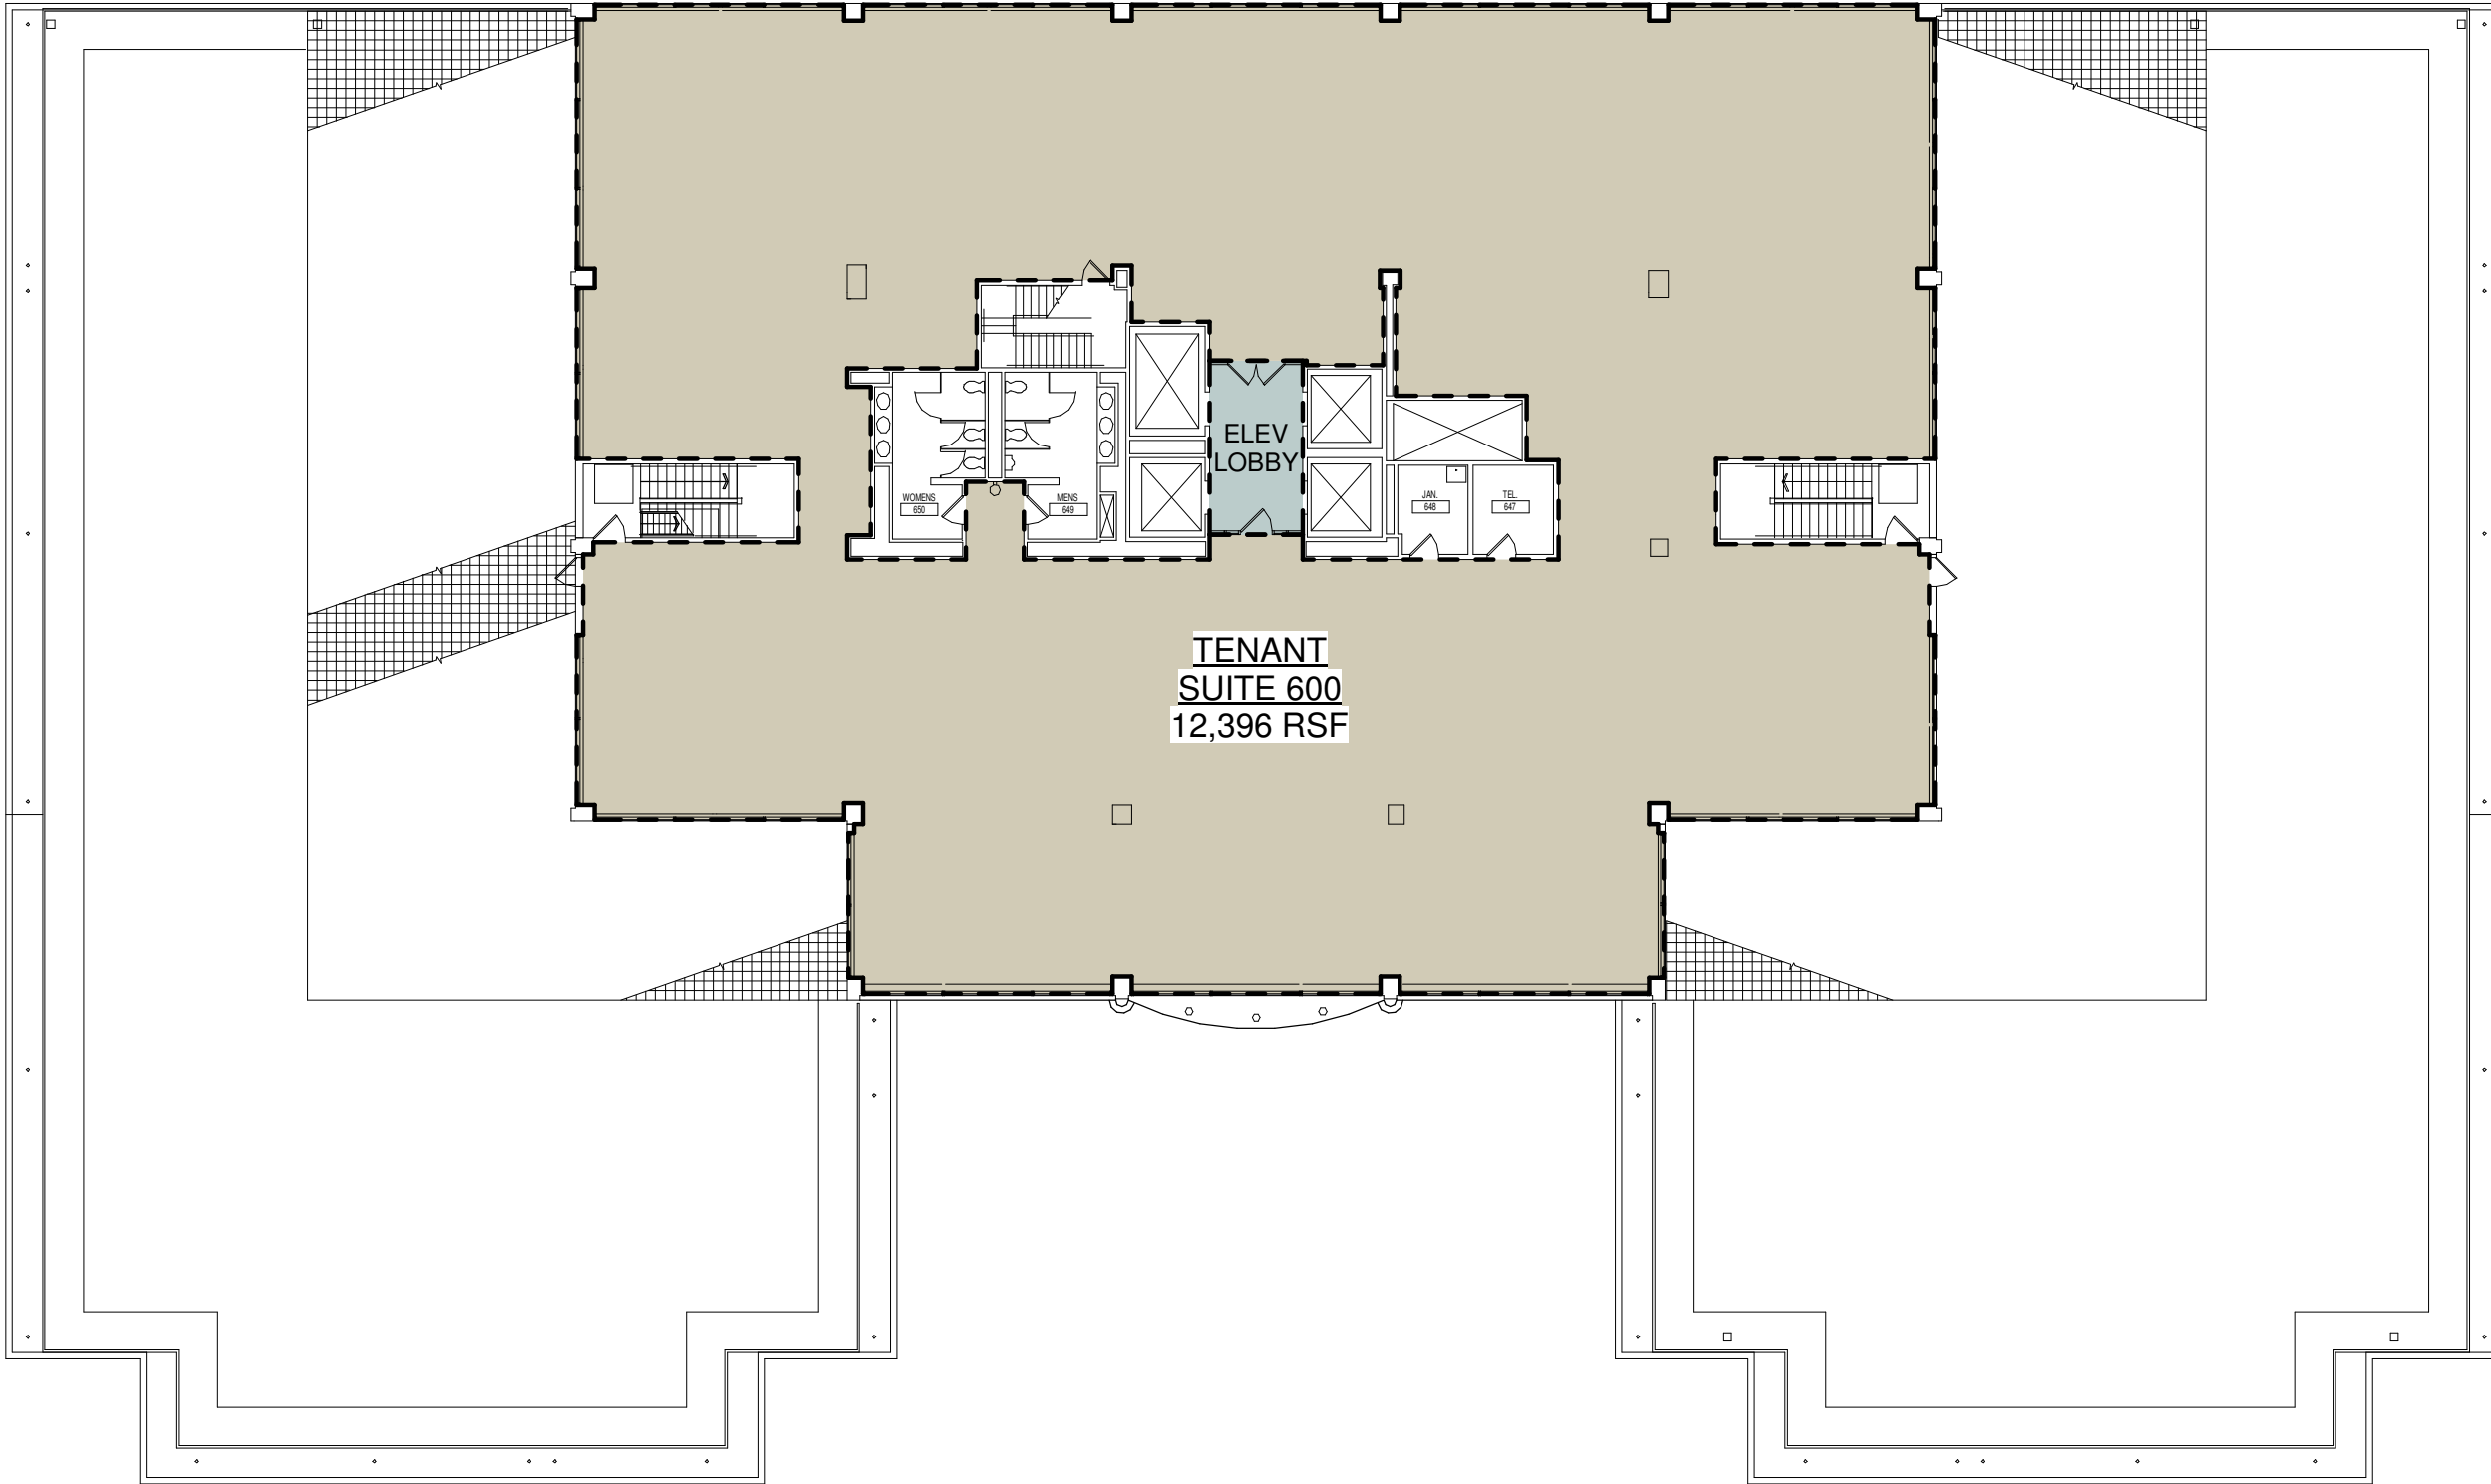

Drawing Name: S:\B+A_JOBS\1051_250 Clinton Street\1051-093 Harkway Commercial Lease Plans\6th Floor
Date Plotted: 8/4/Lease Plan 7.6.21.rvt

FAYETTE STREET

TENANT
SUITE 600
12,396 RSF

ELEV
LOBBY

WOMENS
600

MENS
600

JAN
600

TEL
600

W. WASHINGTON STREET

CLINTON STREET

6th Floor Lease Plan

1" = 20'-0"
7/6/21

250 CLINTON, LLC.
250 Clinton Street Syracuse, New York 13202