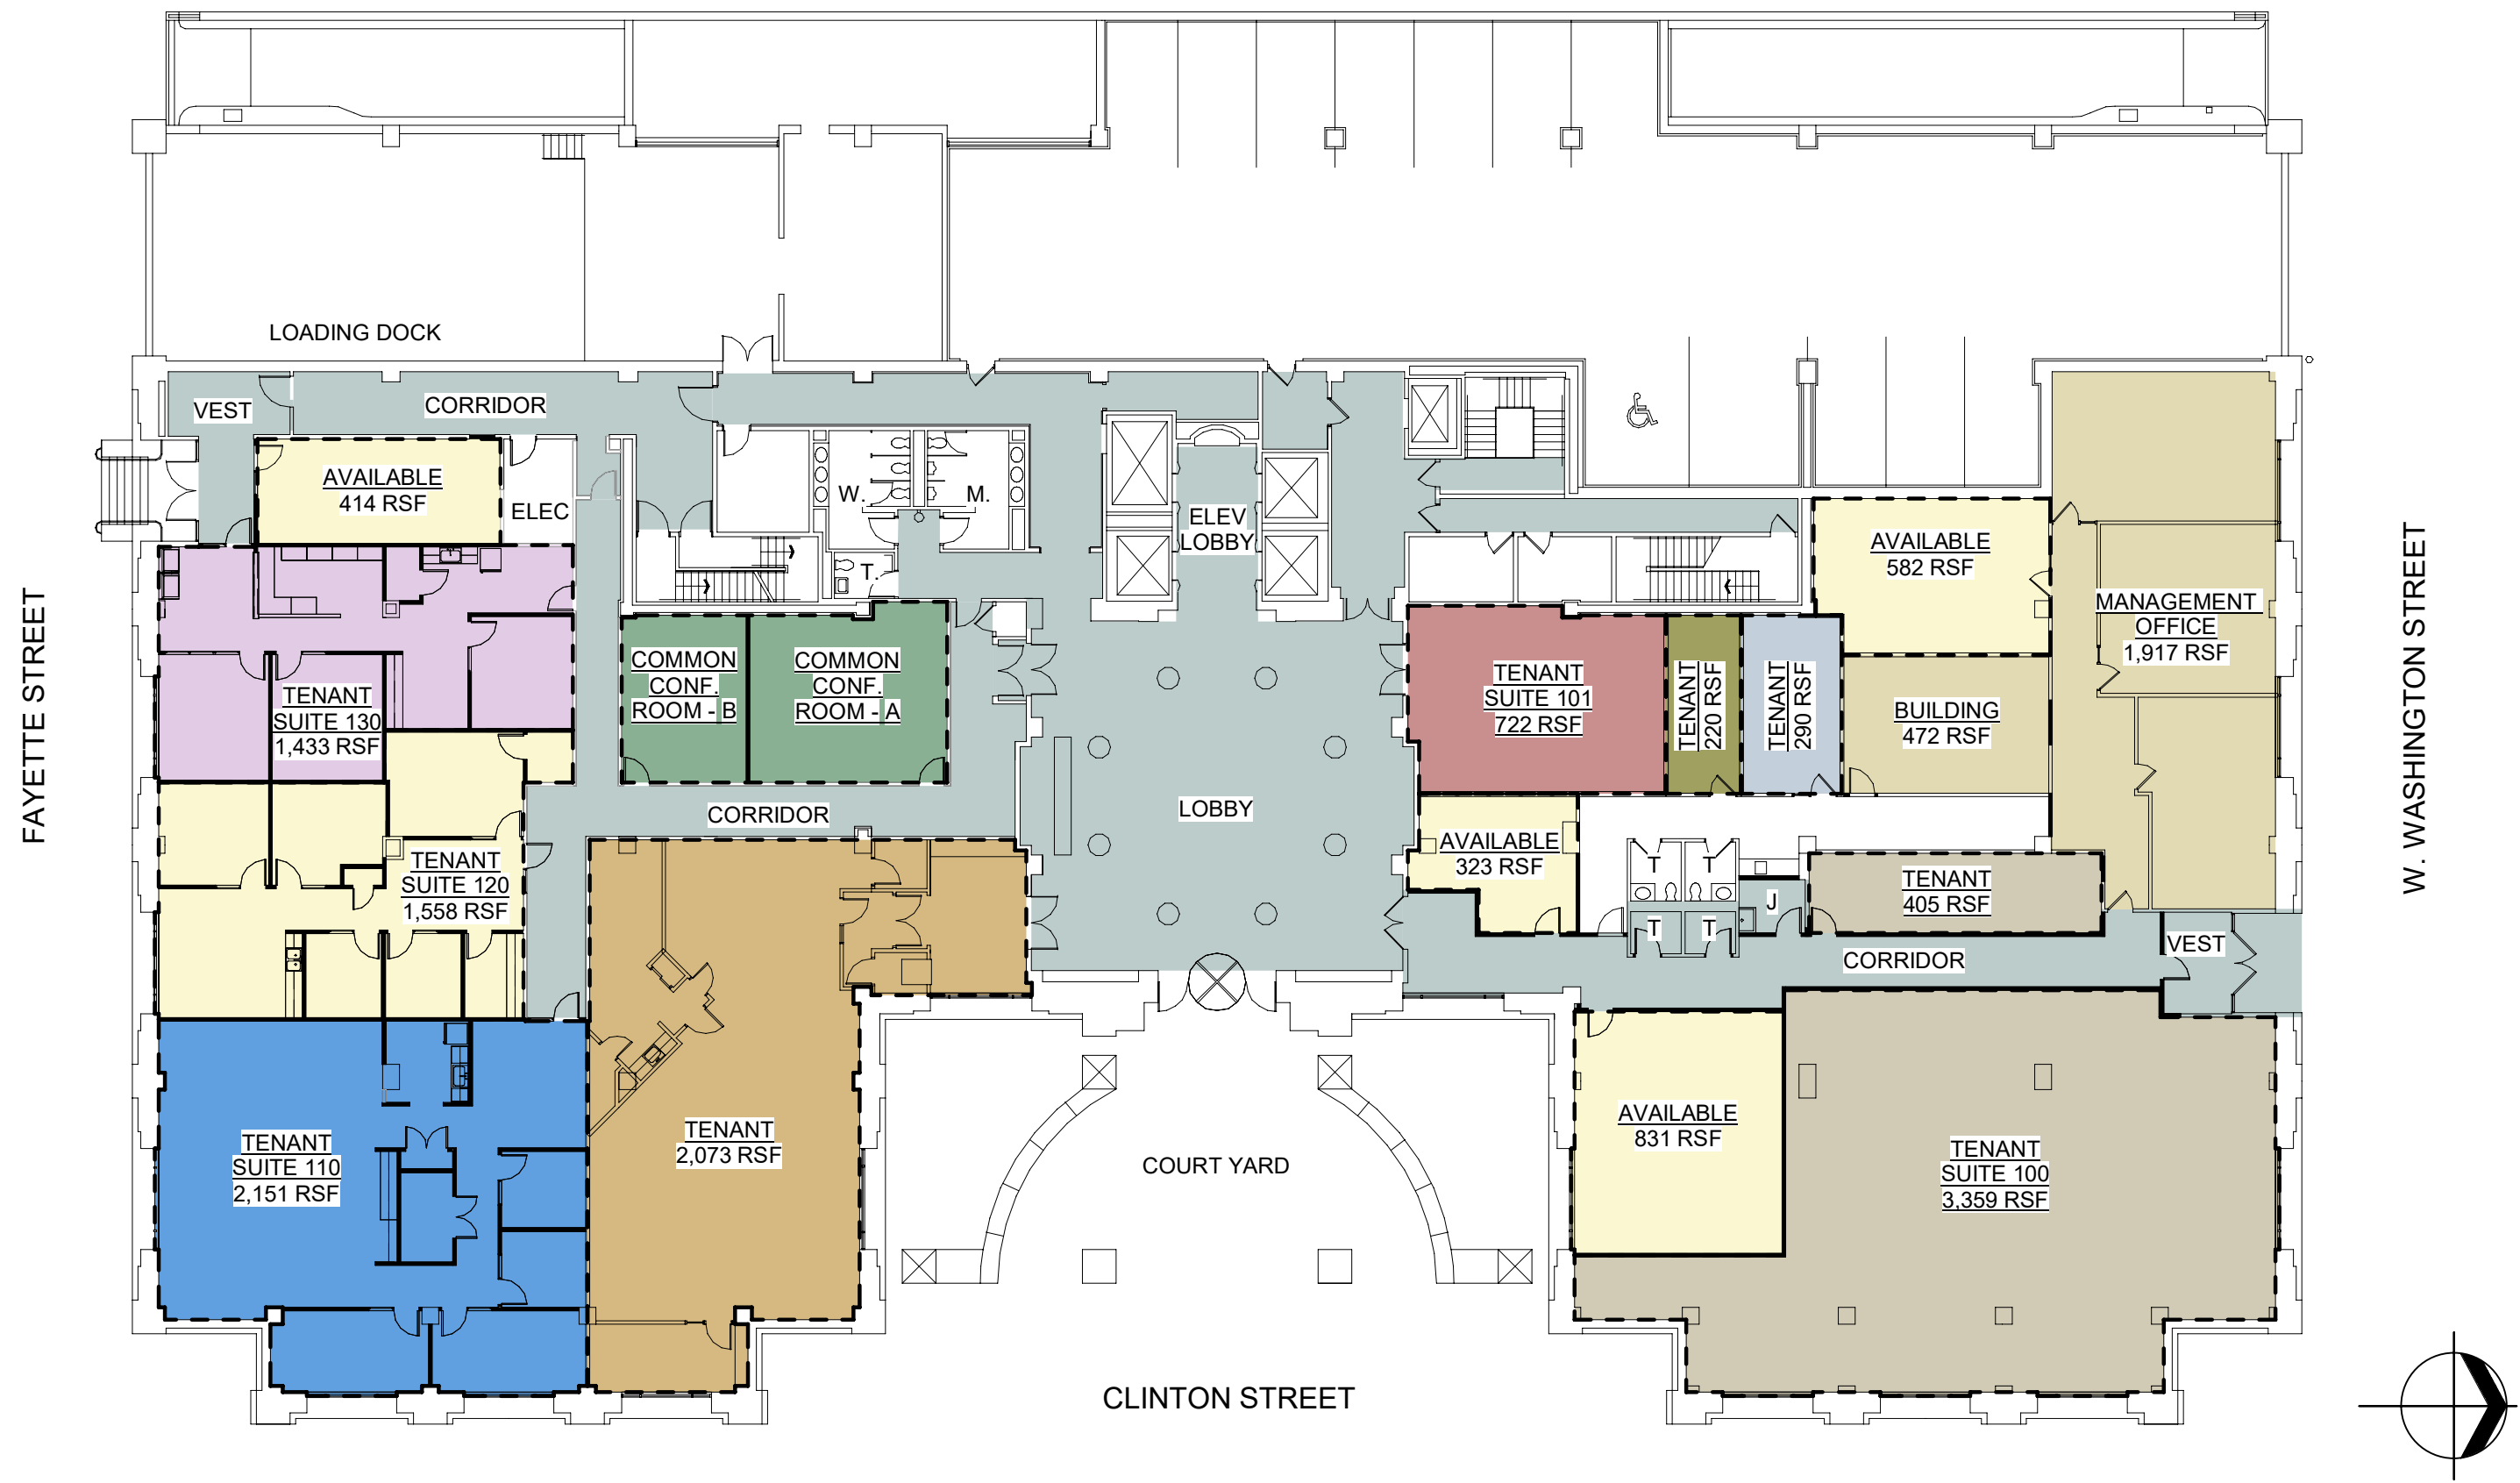

Drawing Name: Q:\B+A_JOBS\1051-093 Harkway Commercial Lease Plans\1st Floor Updated Lease Plan 11.13.24.rvt
 Date Plotted: 11/13/2024 2:01:24 PM

1st Floor Lease Plan

1" = 20'-0"
 11/13/24

250 CLINTON, LLC.
 250 Clinton Street Syracuse, New York 13202

Drawing Name: Q:\B+A_JOBS\1051_250 Clinton Street\1051-093 Harkway Commercial Lease Plans\2nd floor lease
Date Plotted: 2/16/23 7:05 AM

2nd Floor Lease Plan

1" = 20'-0"
02/16/23

250 CLINTON, LLC.
250 Clinton Street Syracuse, New York 13202

Drawing Name: I:\Projects\2600\2627 - 250 Clinton\2627.001.001_Lease Marketing\ARCH\3rd Floor Lease Plan
Date Plotted: 7/17.6.21.rvt25:01 AM

FAYETTE STREET

W. WASHINGTON STREET

CLINTON STREET

3rd Floor Lease Plan

FAYETTE STREET

W. WASHINGTON STREET

CLINTON STREET

Drawing Name: S:\B+A_JOBS\1051_250 Clinton Street\1051-093 Harkway Commercial Lease Plans\4th Floor
Date Plotted: 7/6/21

4th Floor Lease Plan

1" = 20'-0"
7/6/21