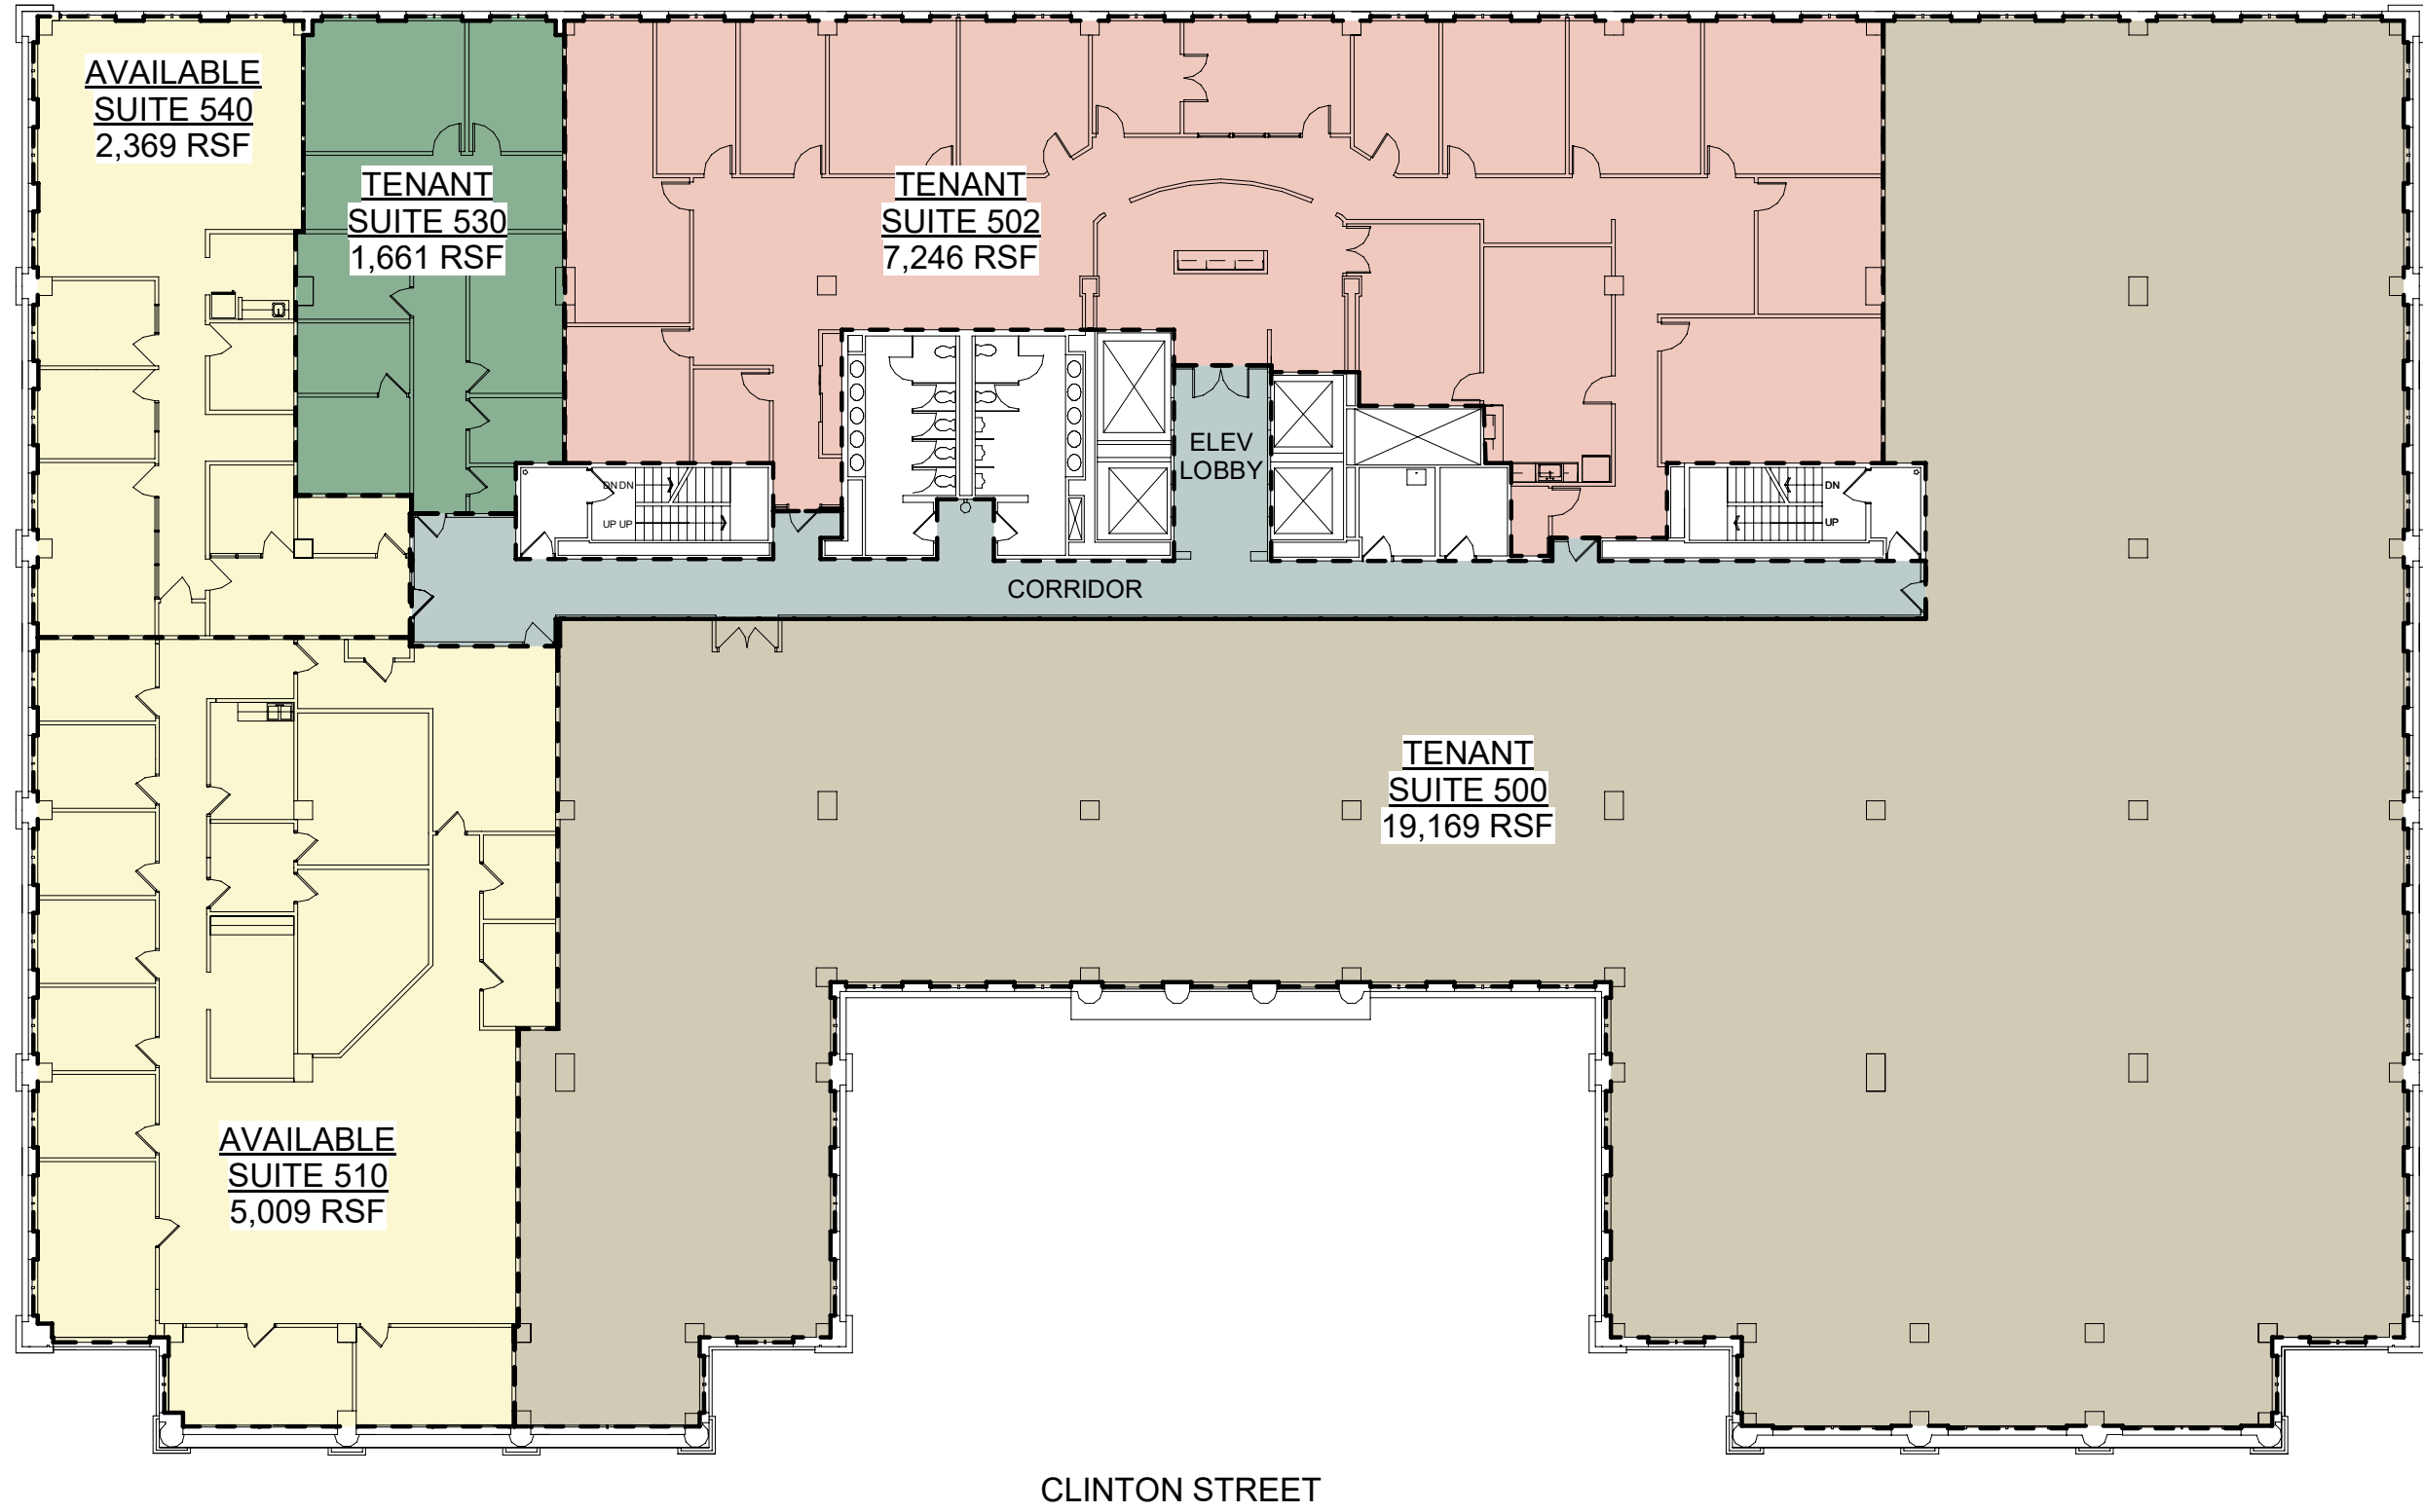

FAYETTE STREET

W. WASHINGTON STREET

CLINTON STREET

Drawing Name: I:\Projects\2600\2627 - 250 Clinton\2627.001.001_Lease Marketing\ARCH\5th Floor Lease Plan
Date Plotted: 7/17 6:21:30 AM

5th Floor Lease Plan

1" = 20'-0"
07/11/23

250 CLINTON, LLC.
250 Clinton Street Syracuse, New York 13202