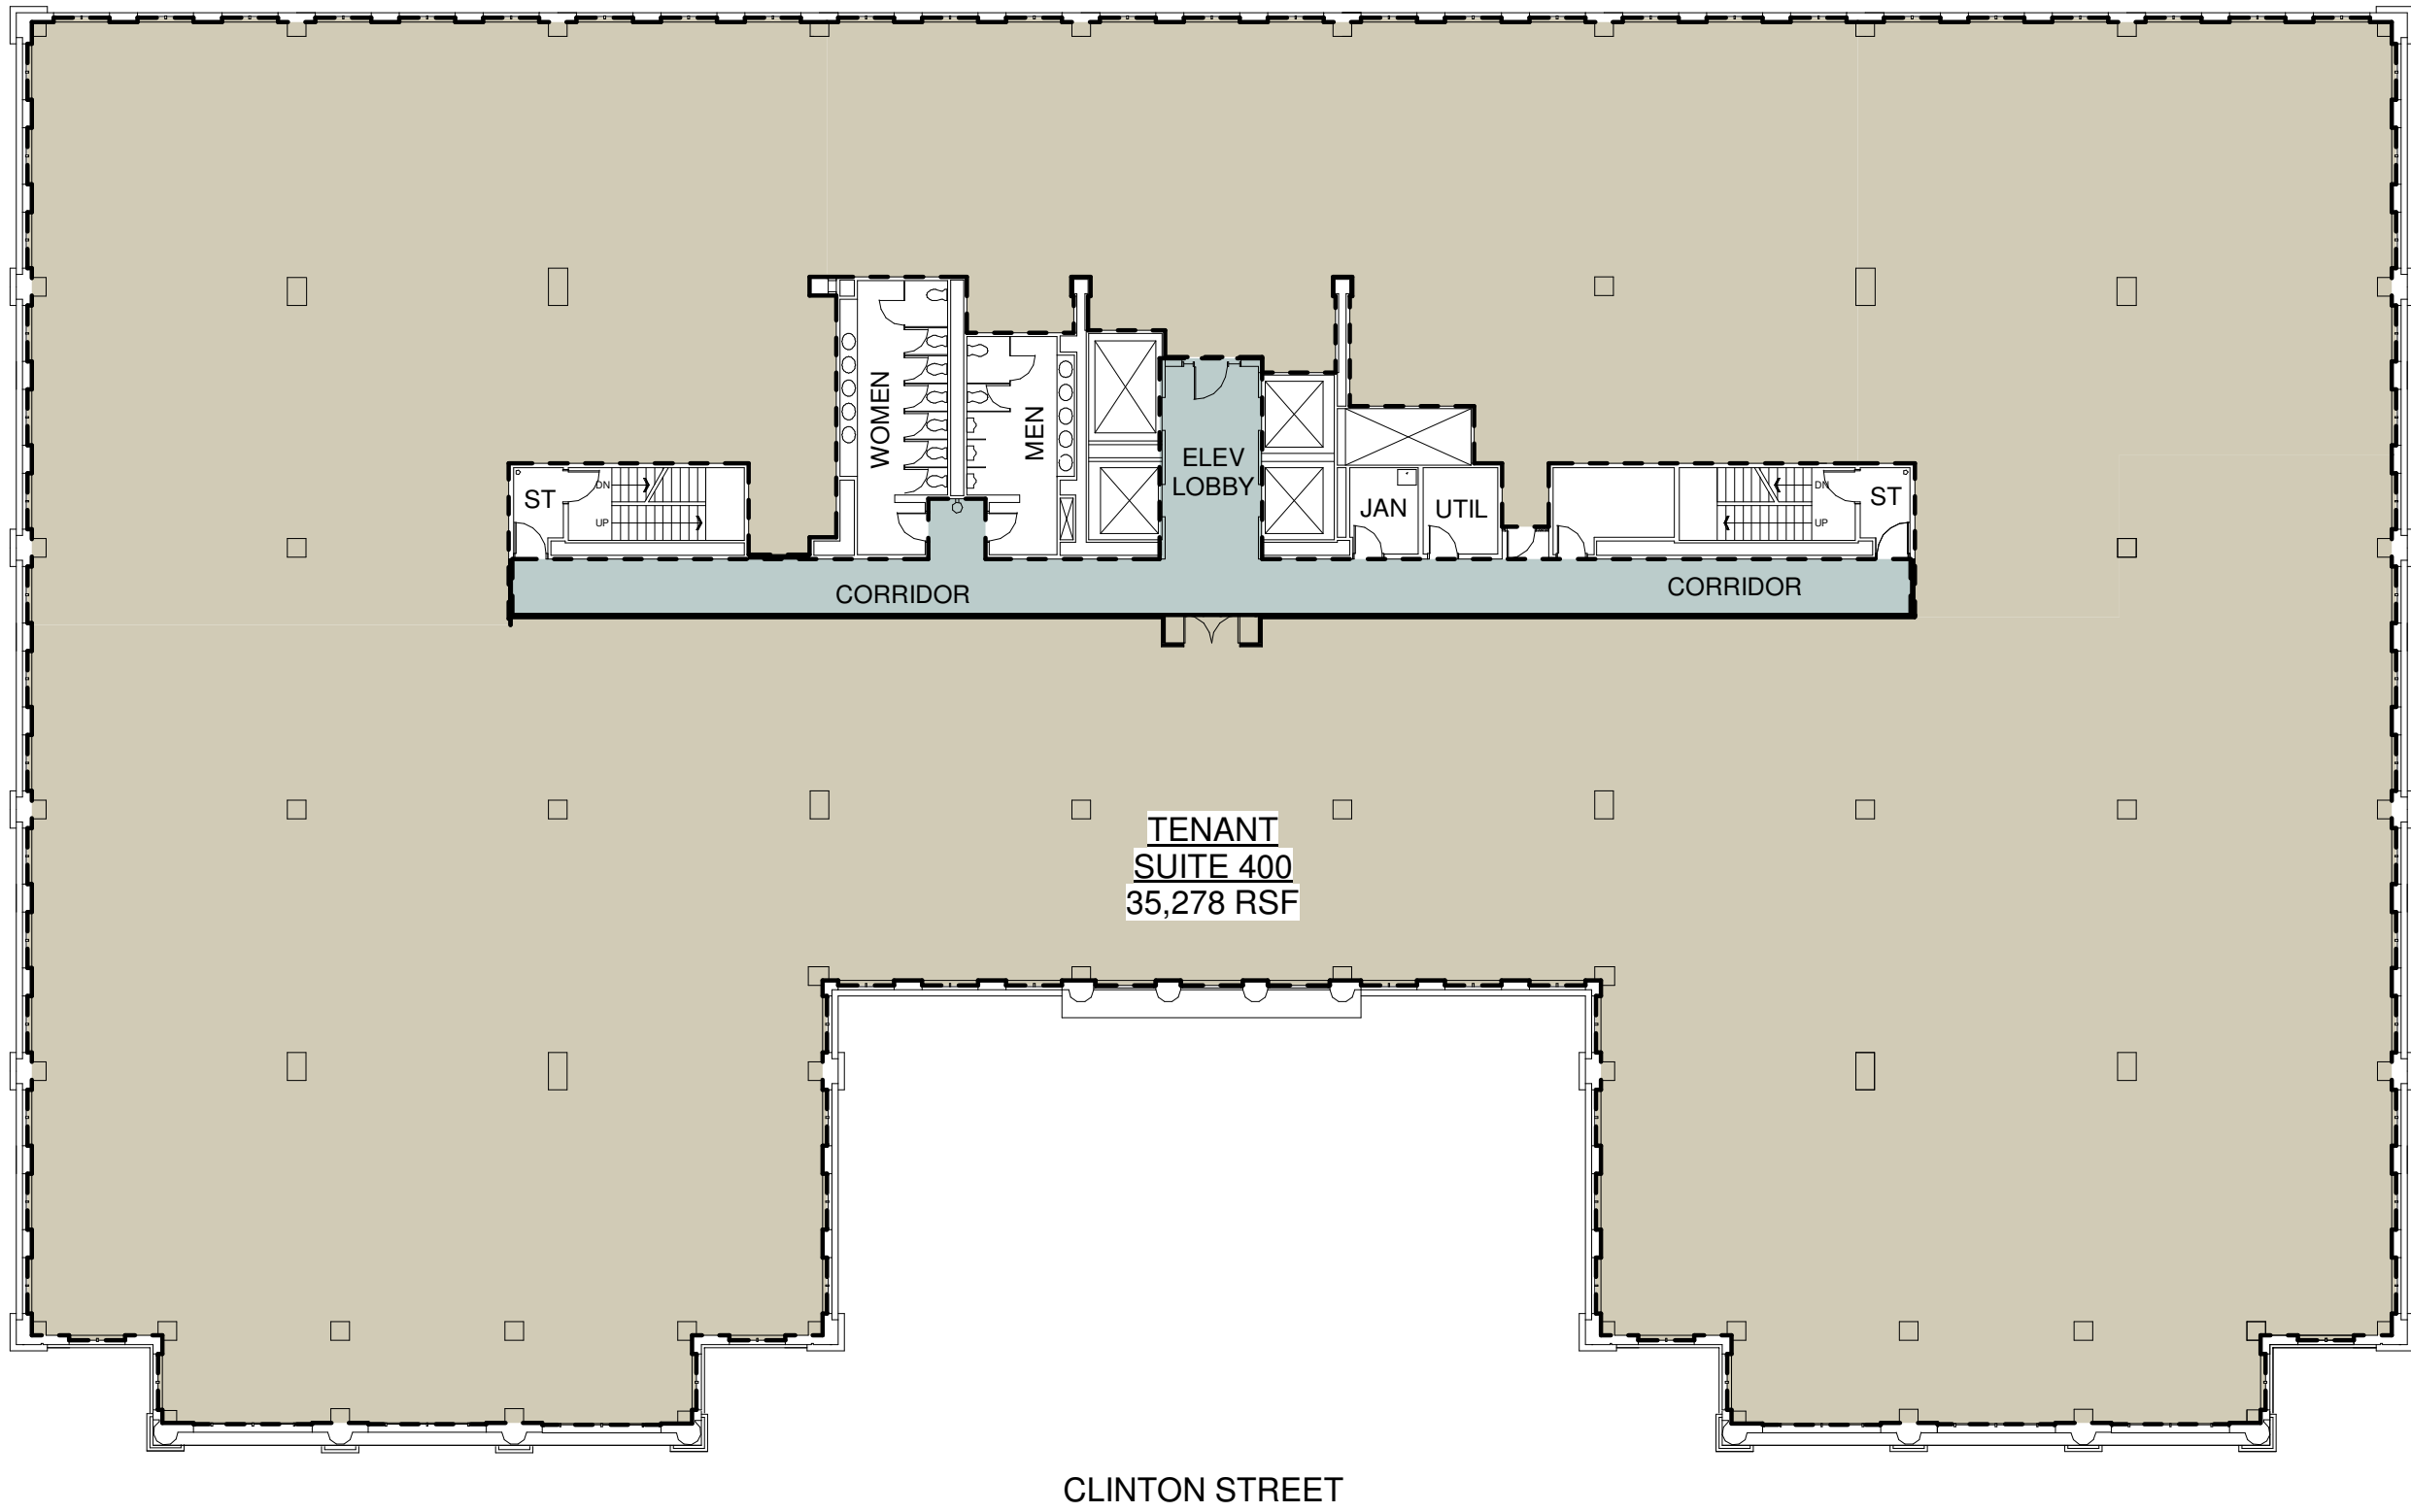

Drawing Name: I:\Projects\2600\2627 - 250 Clinton\2627.001.001_Lease Marketing\ARCH\3rd Floor Lease Plan
Date Plotted: 7/17.6.21.rvt25:01 AM

FAYETTE STREET

W. WASHINGTON STREET

CLINTON STREET

3rd Floor Lease Plan

FAYETTE STREET

W. WASHINGTON STREET

CLINTON STREET

Drawing Name: S:\B+A_JOBS\1051_250 Clinton Street\1051-093 Harkway Commercial Lease Plans\4th Floor
Date Plotted: 7/6/21

4th Floor Lease Plan

1" = 20'-0"
7/6/21