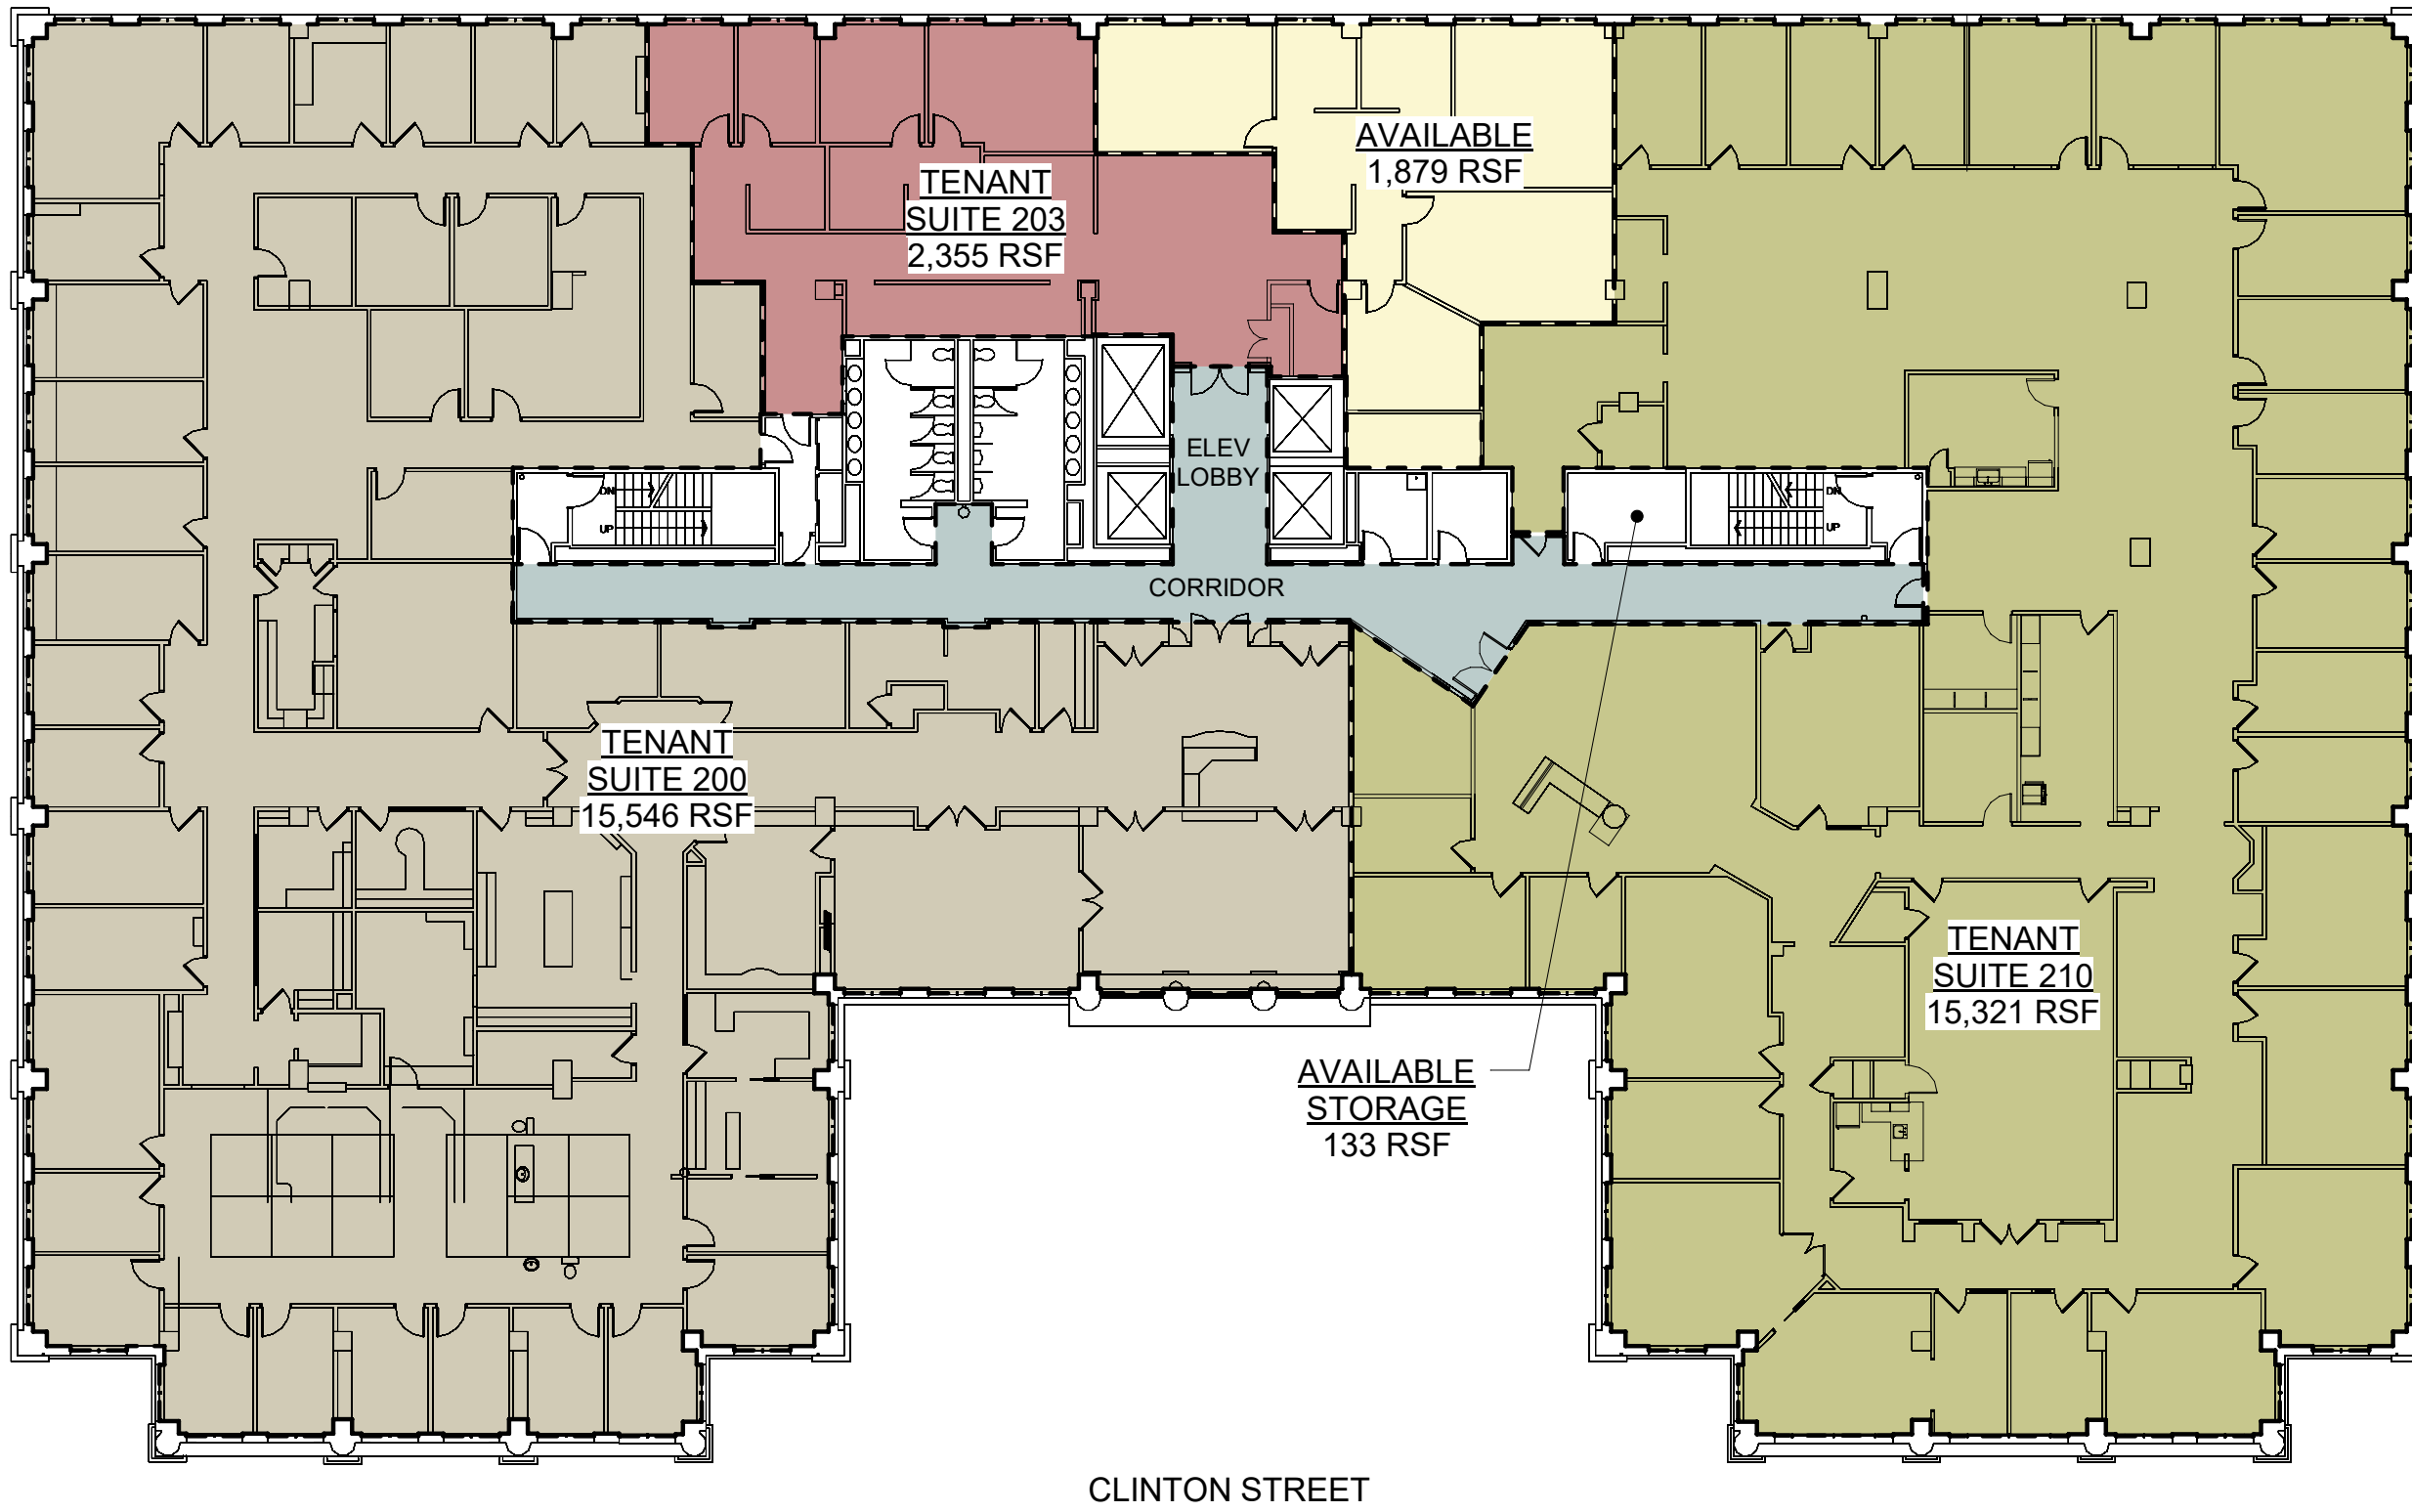

Drawing Name: Q:\B+A_JOBS\1051-093 Harkway Commercial Lease Plans\1st Floor Updated Lease Plan 11.13.24.rvt
 Date Plotted: 11/13/2024 2:01:24 PM

1st Floor Lease Plan

1" = 20'-0"
 11/13/24

250 CLINTON, LLC.
 250 Clinton Street Syracuse, New York 13202

Drawing Name: Q:\B+A_JOBS\1051_250 Clinton Street\1051-093 Harkway Commercial Lease Plans\2nd floor lease
Date Plotted: 2/16/23 7:05 AM

2nd Floor Lease Plan

1" = 20'-0"
02/16/23

250 CLINTON, LLC.
250 Clinton Street Syracuse, New York 13202

Drawing Name: I:\Projects\2600\2627 - 250 Clinton\2627.001.001_Lease Marketing\ARCH\3rd Floor Lease Plan
Date Plotted: 7/17.6.21.rvt25:01 AM

FAYETTE STREET

W. WASHINGTON STREET

CLINTON STREET

3rd Floor Lease Plan

FAYETTE STREET

W. WASHINGTON STREET

CLINTON STREET

Drawing Name: S:\B+A_JOBS\1051_250 Clinton Street\1051-093 Harkway Commercial Lease Plans\4th Floor
Date Plotted: 7/6/21

4th Floor Lease Plan

1" = 20'-0"
7/6/21